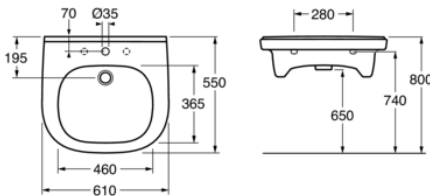

Quality of life since 1825

Bathroom sink - Care - 4G1960 - bolt mounting 60 cm

With overflow

Product features

- Wheelchair-accessible with shallow basin
- Smooth underside with grip edge and generous legroom
- Smooth, easy-to-clean surfaces

Article numbers

Art-no.
4G196001

EAN
4051202348588

Packaging information

Length: 633 mm | Width: 215 mm | Height: 600 mm

Weight: 20.05 kg

Weight: 1 pc

Assembling & Care

On bolts directly against the wall. Bolt projection from finished wall must be 50 ± 2 mm.

Energy labeling and certifications

Technical information

- CO2 Footprint: 46.62 kg