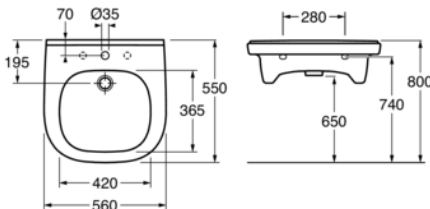

Quality of life since 1825

Bathroom sink - Care - 4G1955 - bolt mounting 55 cm

With overflow

Product features

- Wheelchair accessible with shallow basin
- Smooth underside with grip edge and generous legroom
- Smooth, easy-to-clean surfaces

Article numbers

Art-no.
4G195501

EAN
4051202473792

Packaging information

Length: 587 mm | Width: 216 mm | Height: 585 mm

Weight: 18.4 kg

Weight: 1 pc

Assembling & Care

On bolts directly against the wall. Bolt projection from finished wall must be 50 ± 2 mm.

Energy labeling and certifications

Technical information

- CO2 Footprint: 44.02 kg