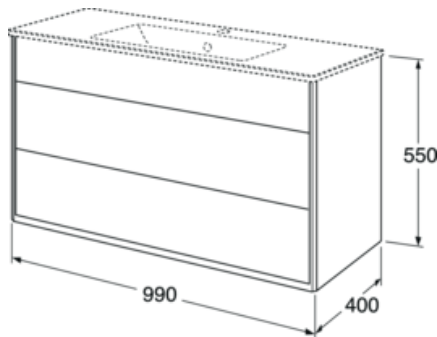

Assembling & Care

Energy labeling and certifications