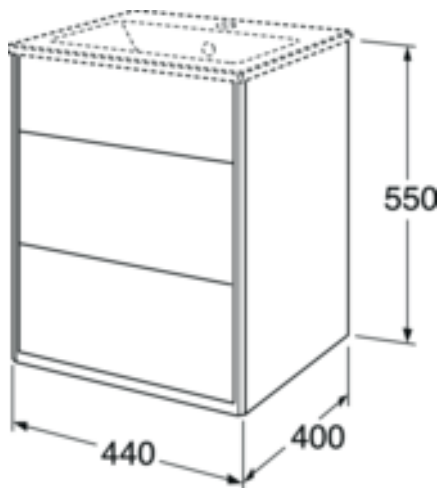

Assembling & Care

Energy labeling and certifications