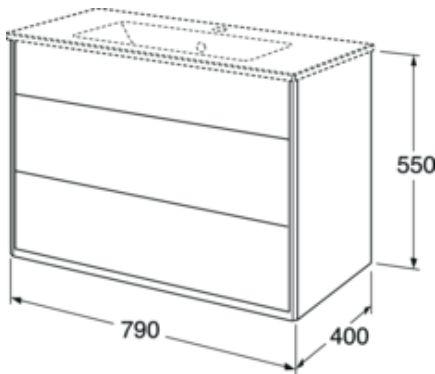

Assembling & Care

Energy labeling and certifications