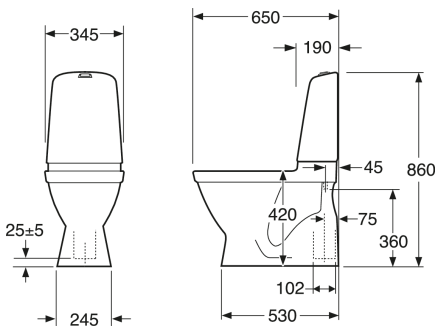

Article numbers

Art-no.
GB1115002R1331G

EAN
7391530070292

Packaging information

Length: 360 mm | Width: 690 mm | Height: 940 mm

Weight: 34 kg

Weight: 1 pc

Assembling & Care

Floor mounting with glue. The rounded cistern and the small outer dimensions makes it suitable for corner installations. Please refer to the installation manual.

Energy labeling and certifications

- CE approved, SS-EN 33 dimensioning and SS-EN 997 function

Technical information

- CO2 Footprint: 79.13 kg
- Flushing - water quantity: 2/4 L Dobbeltskyl
- Trap à Outlet: Hidden trap S-Trap
- Standard connection dimension: c/c 155mm sitsfäste

Spare parts

Toilet Nautic HF yr 2017-
(Rev 3. 2024-01-09)