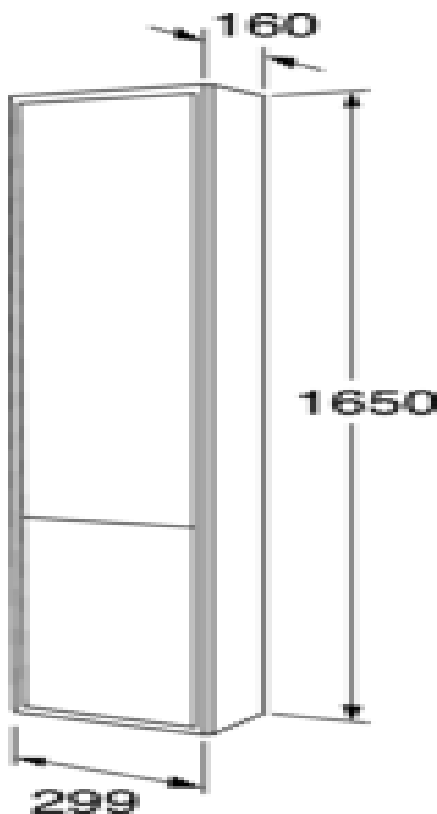

Quality of life since 1825

Tall cabinet Graphic – basic

Warm grey

Product features

MOISTURE
RESISTANT

SOFT CLOSE
FURNITURE

- 16 cm deep, fits small bathrooms
- Easy to combine with other Graphic storage modules
- Easy to mount on the wall, easy to adjust position

Article numbers

Art-no.
GB71GCTC16GR

EAN
7391530068190

Packaging information

Length: 310 mm | Width: 170 mm | Height: 1670 mm

Weight: 22 kg

Weight: 1 pc

Assembling & Care

Energy labeling and certifications

Spare parts

Graphic furnitur tall cabinet yr 2016-
(Rev 2. 2024-01-09)

No.	Product	Art-no.
1a	Door, top	GB8148000103
1b		GB8148000105
1c	Door, top	GB8148000104
1d	Door, top	GB8148000131
1e	Door upper, High cab 32 Graphic Beige	GB8148000229
2a		GB8148000106
2b	Door, bottom	GB8148000132
2c	Door, bottom	GB8148000108
2d		GB8148000107
2e	Door lower, High cab Graphic Beige	GB8148000230
3a	Door, top	GB8148000110
3b	Door, top	GB8148000109
3c	Door, top	GB8148000133
3d	Door, top	GB8148000111
3e	Door upper, High cab 16 Graphic Beige	GB8148000231
4	Glass shelf	GB8148000043
5	Glass shelf	GB8148000044
6	Glass shelf	GB8148000098
7	Hinge, 110 degrees	GB8148000112
8	Hinge	GB8148000014
9a	Spare parts bag 1	GB8148000005
9b		GB8148000006
10a	Touch-up paint, Artic & Graphic White NCS-S-0500	GB8148000003
10b	Touch-up paint, Graphic, Gray NCS-S-4502-Y	GB8148000004
10c	Touch-up paint, Graphic, Green NCS 7010-G50Y	GB8148000136