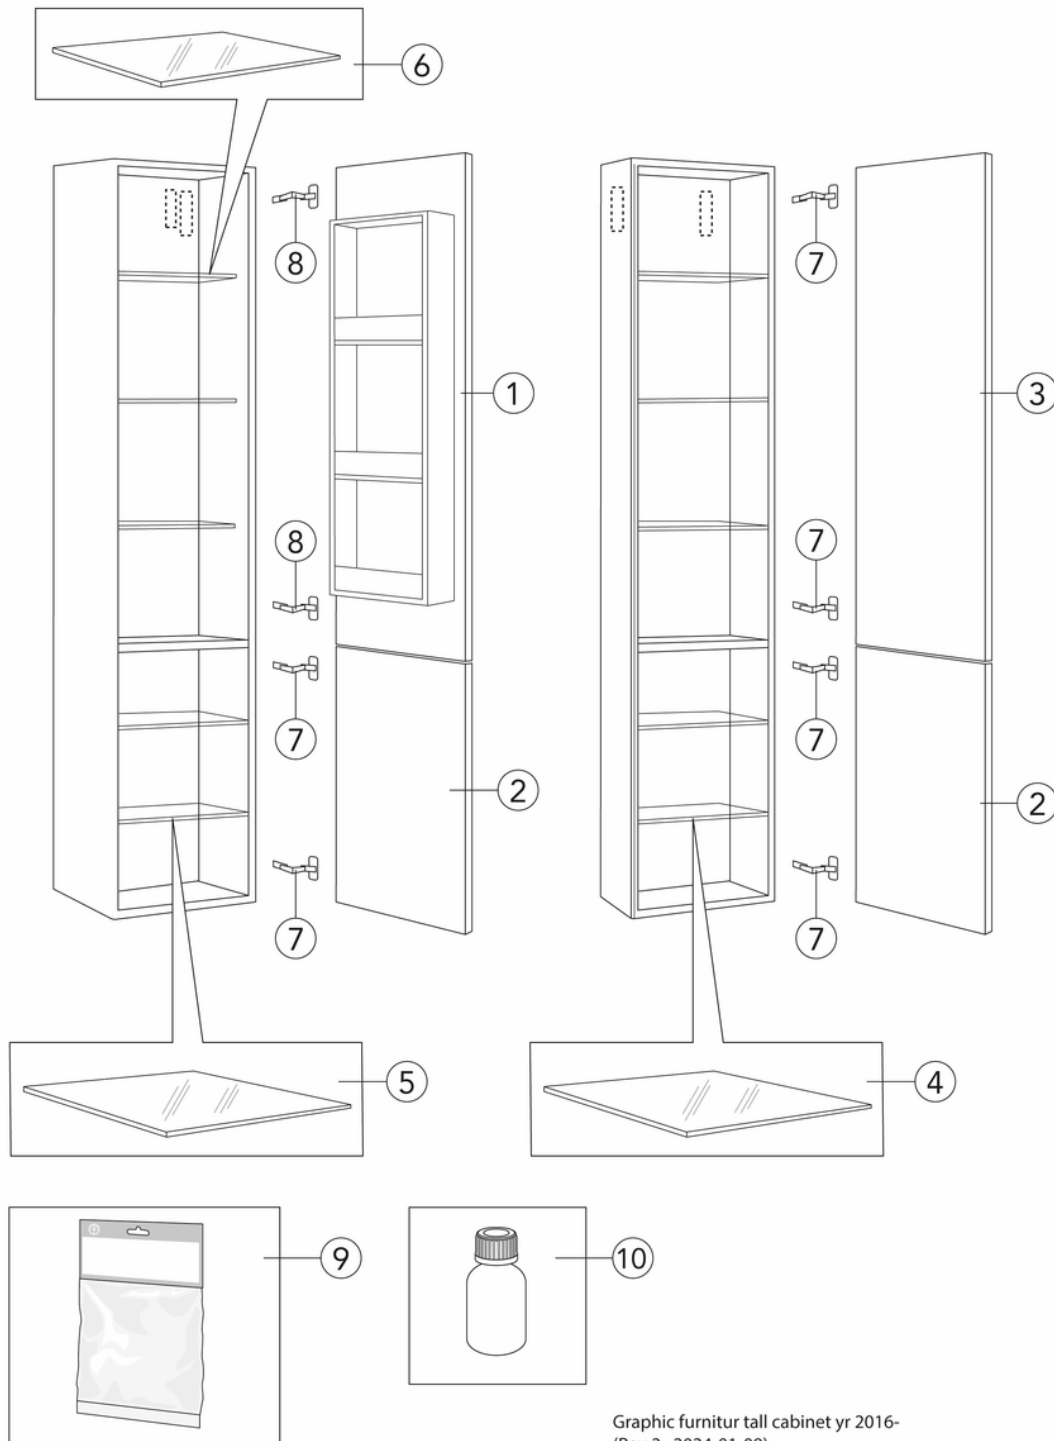

Quality of life since 1825

Tall cabinet Graphic – basic

Warm grey

Product features

MOISTURE
RESISTANT

SOFT CLOSE
FURNITURE

- 16 cm deep, fits small bathrooms
- Easy to combine with other Graphic storage modules
- Easy to mount on the wall, easy to adjust position

Article numbers

Art-no.
GB71GCTC16GR

EAN
7391530068190

Packaging information

Length: 310 mm | Width: 170 mm | Height: 1670 mm

Weight: 22 kg

Weight: 1 pc

Assembling & Care

Energy labeling and certifications

Spare parts

Graphic furnitur tall cabinet yr 2016-
(Rev 2. 2024-01-09)

No.	Product	Art-no.
1a	Door, top	GB8148000103
1b		GB8148000105
1c	Door, top	GB8148000104
1d	Door, top	GB8148000131
1e	Door upper, High cab 32 Graphic Beige	GB8148000229
2a		GB8148000106
2b	Door, bottom	GB8148000132
2c	Door, bottom	GB8148000108
2d		GB8148000107
2e	Door lower, High cab Graphic Beige	GB8148000230
3a	Door, top	GB8148000110
3b	Door, top	GB8148000109
3c	Door, top	GB8148000133
3d	Door, top	GB8148000111
3e	Door upper, High cab 16 Graphic Beige	GB8148000231
4	Glass shelf	GB8148000043
5	Glass shelf	GB8148000044
6	Glass shelf	GB8148000098
7	Hinge, 110 degrees	GB8148000112
8	Hinge	GB8148000014
9a	Spare parts bag 1	GB8148000005
9b		GB8148000006
10a	Touch-up paint, Artic & Graphic White NCS-S-0500	GB8148000003
10b	Touch-up paint, Graphic, Gray NCS-S-4502-Y	GB8148000004
10c	Touch-up paint, Graphic, Green NCS 7010-G50Y	GB8148000136