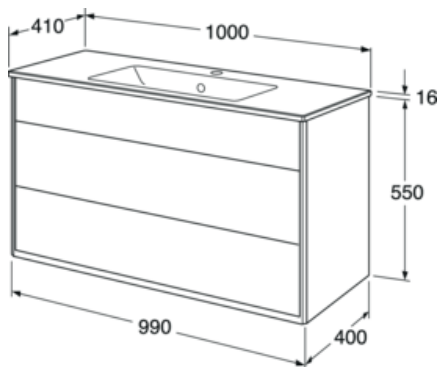

Assembling & Care

Energy labeling and certifications