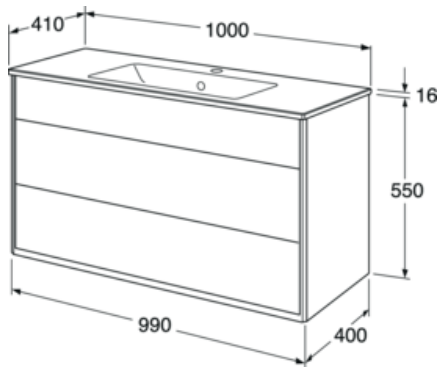

Assembling & Care

Energy labeling and certifications