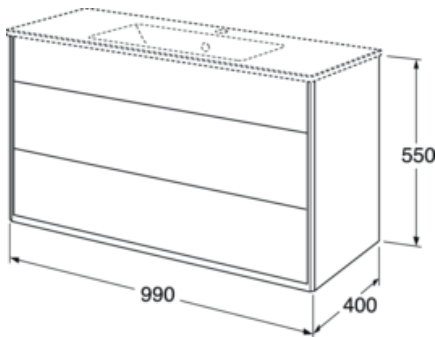

Assembling & Care

Energy labeling and certifications