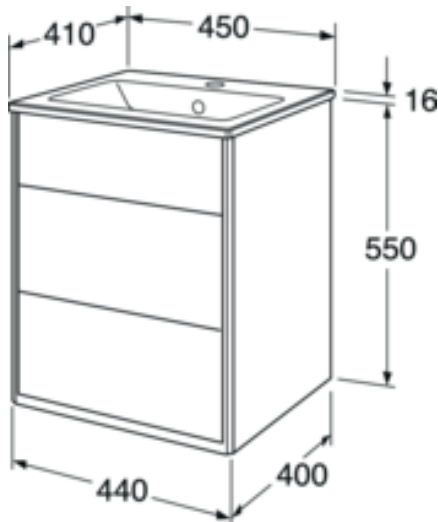

Assembling & Care

Energy labeling and certifications