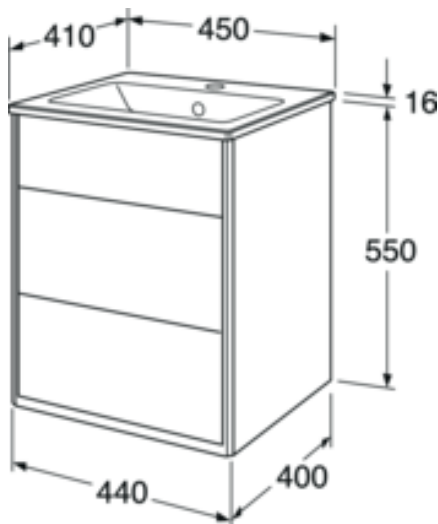

Assembling & Care

Energy labeling and certifications