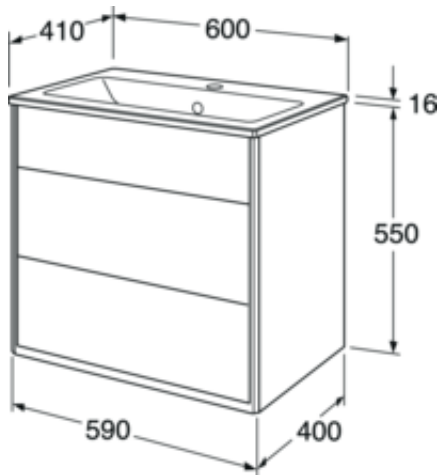

Assembling & Care

Energy labeling and certifications