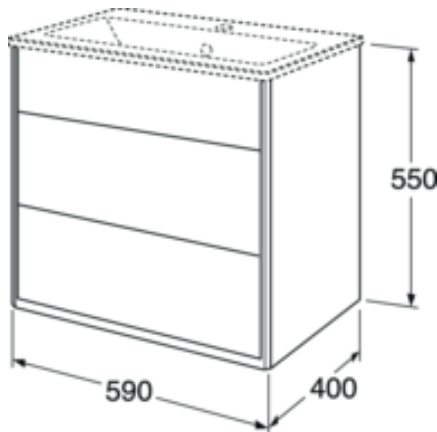

Assembling & Care

Energy labeling and certifications