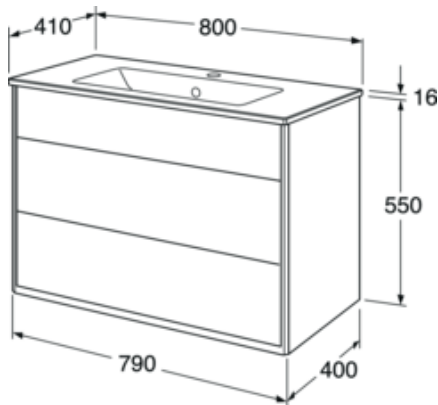

Assembling & Care

Energy labeling and certifications