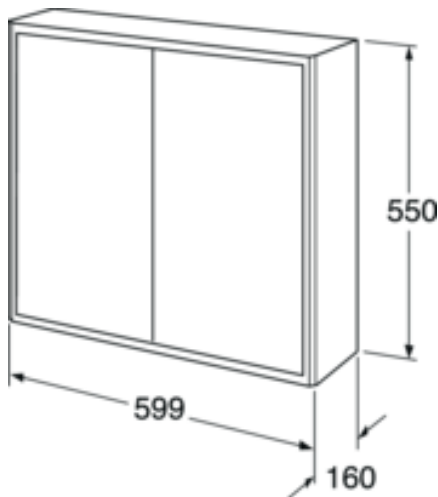

Assembling & Care

Energy labeling and certifications