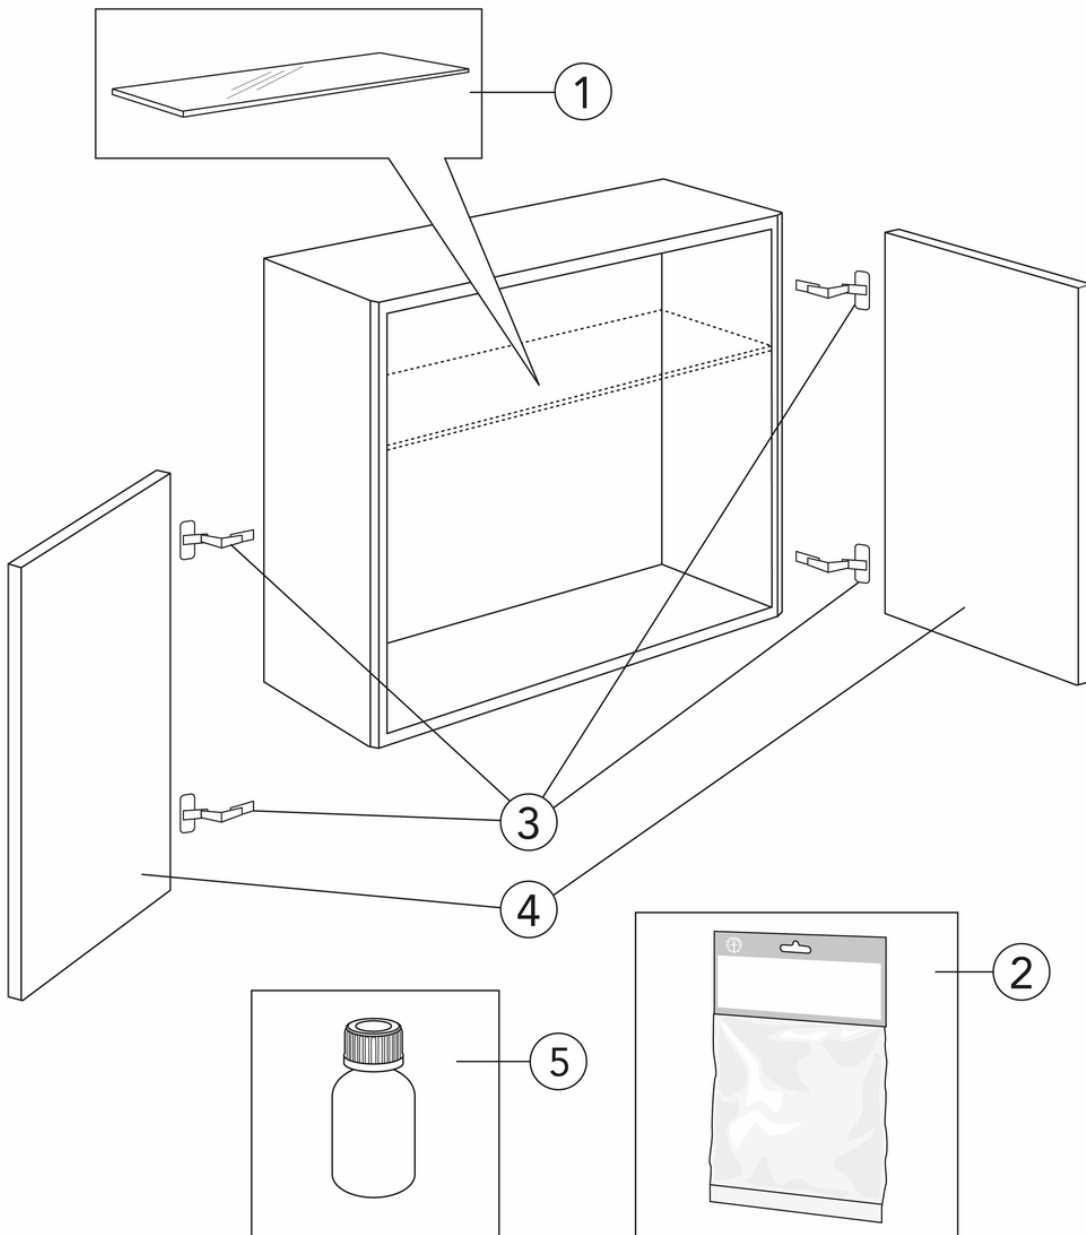

Quality of life since 1825

Wall cabinet Graphic – 60 x 32 cm

White

Product features

MOISTURE
RESISTANT

SOFT CLOSE
FURNITURE

- Combine with other Graphic storage modules
- Two depths, 16 cm and 32 cm – for flexible storage in small spaces
- Suspension system – easy to mount – easy to adjust

Article numbers

Art-no.
GB71GCSC6032DH

EAN
7391530068275

Packaging information

Length: 610 mm | Width: 330 mm | Height: 570 mm

Weight: 21 kg

Weight: 1 pc

Assembling & Care

Energy labeling and certifications

Spare parts

Graphic furnitur wall cabinet yr 2016-
(Rev 2. 2024-01-09)

No.	Product	Art-no.
1a	Glass shelf	GB8148000053
1b	Glass shelf	GB8148000054
2a	Spare parts bag 4	GB8148000008
2b		GB8148000006
3	Hinge, 110 degrees	GB8148000112
4a	Door	GB8148000114
4b	Door	GB8148000115
4c	Door	GB8148000116
4d	Door	GB8148000134
4e	Door Wall cab Graphic Beige	GB8148000232
5a	Touch-up paint, Graphic, Gray NCS-S-4502-Y	GB8148000004
5b	Touch-up paint, Artic & Graphic White NCS-S-0500	GB8148000003
5c	Touch-up paint, Graphic, Green NCS 7010-G50Y	GB8148000136