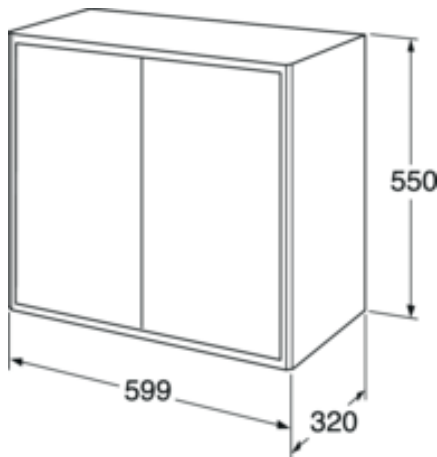

Assembling & Care

Energy labeling and certifications