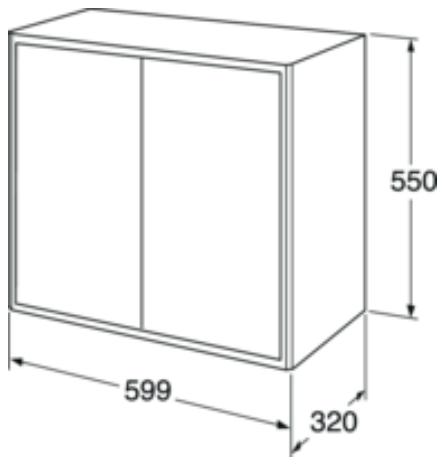

Quality of life since 1825

Wall cabinet Graphic – 60 x 32 cm

White

Product features

MOISTURE
RESISTANT

SOFT CLOSE
FURNITURE

- Combine with other Graphic storage modules
- Two depths, 16 cm and 32 cm – for flexible storage in small spaces
- Suspension system – easy to mount – easy to adjust

Article numbers

Art-no.
GB71GCSC6032DH

EAN
7391530068275

Packaging information

Length: 610 mm | Width: 330 mm | Height: 570 mm

Weight: 21 kg

Weight: 1 pc

Assembling & Care

Energy labeling and certifications

Spare parts

Graphic furnitur wall cabinet yr 2016-
(Rev 2. 2024-01-09)

No.	Product	Art-no.
1a	Glass shelf	GB8148000053
1b	Glass shelf	GB8148000054
2a	Spare parts bag 4	GB8148000008
2b		GB8148000006
3	Hinge, 110 degrees	GB8148000112
4a	Door	GB8148000114
4b	Door	GB8148000115
4c	Door	GB8148000116
4d	Door	GB8148000134
4e	Door Wall cab Graphic Beige	GB8148000232
5a	Touch-up paint, Graphic, Gray NCS-S-4502-Y	GB8148000004
5b	Touch-up paint, Artic & Graphic White NCS-S-0500	GB8148000003
5c	Touch-up paint, Graphic, Green NCS 7010-G50Y	GB8148000136