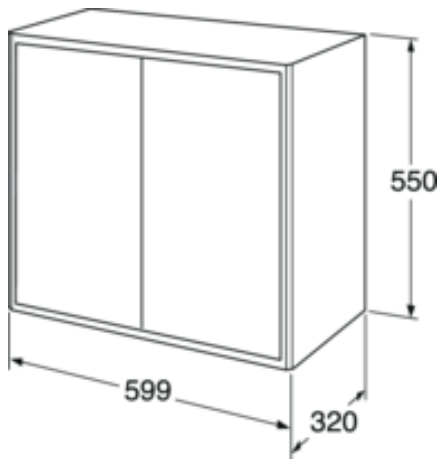

Assembling & Care

Energy labeling and certifications