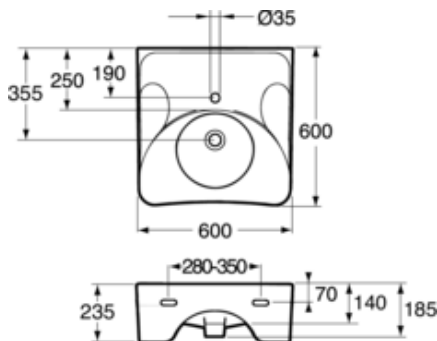

Quality of life since 1825

Bathroom sink 740 – for bolt mounting 60 cm

Without overflow*

Product features

- Wheelchair-accessible with shallow basin
- With flat surfaces at rear edge for storage
- Side surfaces usable as armrests

Article numbers

Art-no.
GB1074010102

EAN
7391530038407

Assembling & Care

On bolts directly against the wall. Washers, bushings and nuts included, M12, but not bolts. Bolt projection from finished wall must be 50 ± 2 mm.

Energy labeling and certifications

- The product follows AMA recommendations, SS-EN 33 dimensioning and SS-EN 997 functionComplies with Safe Water installation requirementsCE approved

Technical information