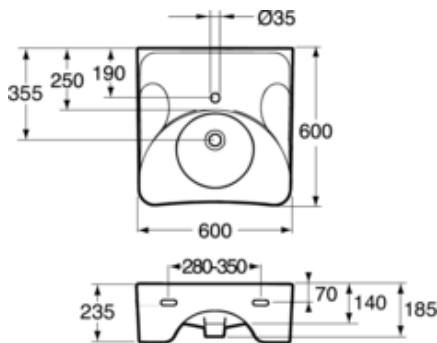

Technical information

- CO2 Footprint: 62 kg