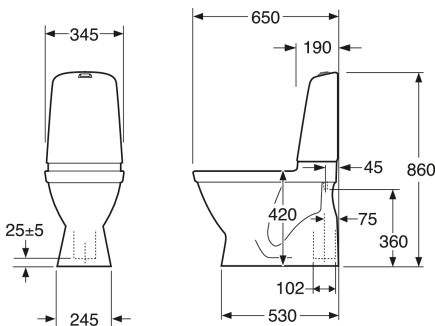

Article numbers

Art-no.
GB1115002R133R

EAN
7391530069135

Packaging information

Length: 360 mm | Width: 680 mm | Height: 940 mm

Weight: 34 kg

Weight: 1 pc

Assembling & Care

Floor mounting with glue. The rounded cistern and the small outer dimensions makes it suitable for corner installations. Please refer to the installation manual.

Energy labeling and certifications

- CE approved, SS-EN 33 dimensioning and SS-EN 997 function

Technical information

- CO2 Footprint: 79.13 kg
- Flushing - water quantity: 2/4 L Dobbeltskyl
- Trap å Outlet: Hidden trap S-Trap
- Standard connection dimension: c/c 155mm sitsfäste

Spare parts

Toilet Nautic HF yr 2017-
(Rev 3. 2024-01-09)