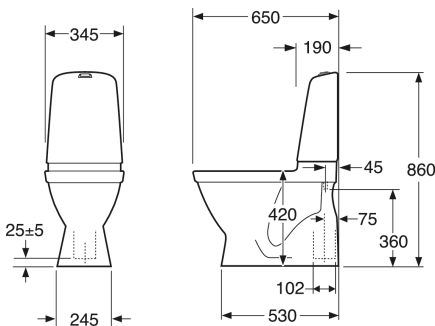

Article numbers

Art-no.
GB111500201303G

EAN
7391530069081

Packaging information

Length: 680 mm | Width: 360 mm | Height: 940 mm

Weight: 32 kg

Weight: 1 pc

Assembling & Care

Floor mounting with glue. The rounded cistern and the small outer dimensions makes it suitable for corner installations. Please refer to the installation manual.

Energy labeling and certifications

- CE approved, SS-EN 33 dimensioning and SS-EN 997 function

Technical information

- CO2 Footprint: 74.33 kg
- Flushing - water quantity: 2/4 L Dobbeltskyl
- Trap à Outlet: Hidden trap S-Trap
- Standard connection dimension: c/c 155mm sitsfäste

Spare parts

Toilet Nautic HF yr 2017-
(Rev 3. 2024-01-09)