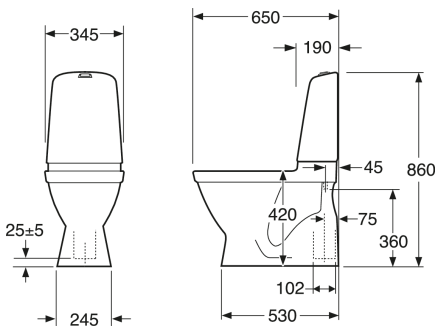

Article numbers

Art-no.
GB111500201311G

EAN
7391530069111

Packaging information

Length: 360 mm | Width: 680 mm | Height: 940 mm

Weight: 33 kg

Weight: 1 pc

Assembling & Care

Floor mounting with glue. The rounded cistern and the small outer dimensions makes it suitable for corner installations. Please refer to the installation manual.

Energy labeling and certifications

- CE approved, SS-EN 33 dimensioning and SS-EN 997 function

Technical information

- CO2 Footprint: 76.73 kg
- Flushing - water quantity: 2/4 L Dobbeltskyl
- Trap à Outlet: Hidden trap S-Trap
- Standard connection dimension: c/c 155mm sitsfäste

Spare parts

Toilet Nautic HF yr 2017-
(Rev 3. 2024-01-09)