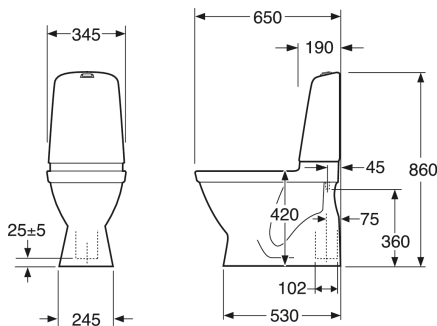

Article numbers

Art-no.
GB111500201311G

EAN
7391530069111

Packaging information

Length: 360 mm | Width: 680 mm | Height: 940 mm

Weight: 33 kg

Weight: 1 pc

Assembling & Care

Floor mounting with glue. The rounded cistern and the small outer dimensions makes it suitable for corner installations. Please refer to the installation manual.

Energy labeling and certifications

- CE approved, SS-EN 33 dimensioning and SS-EN 997 function

Technical information

- CO2 Footprint: 76.73 kg
- Flushing – water quantity: 2/4 L Dobbeltskyl
- Trap à Outlet: Hidden trap S-Trap
- Standard connection dimension: c/c 155mm sitsfäste

Spare parts

Toilet Nautic HF yr 2017-
(Rev 3. 2024-01-09)