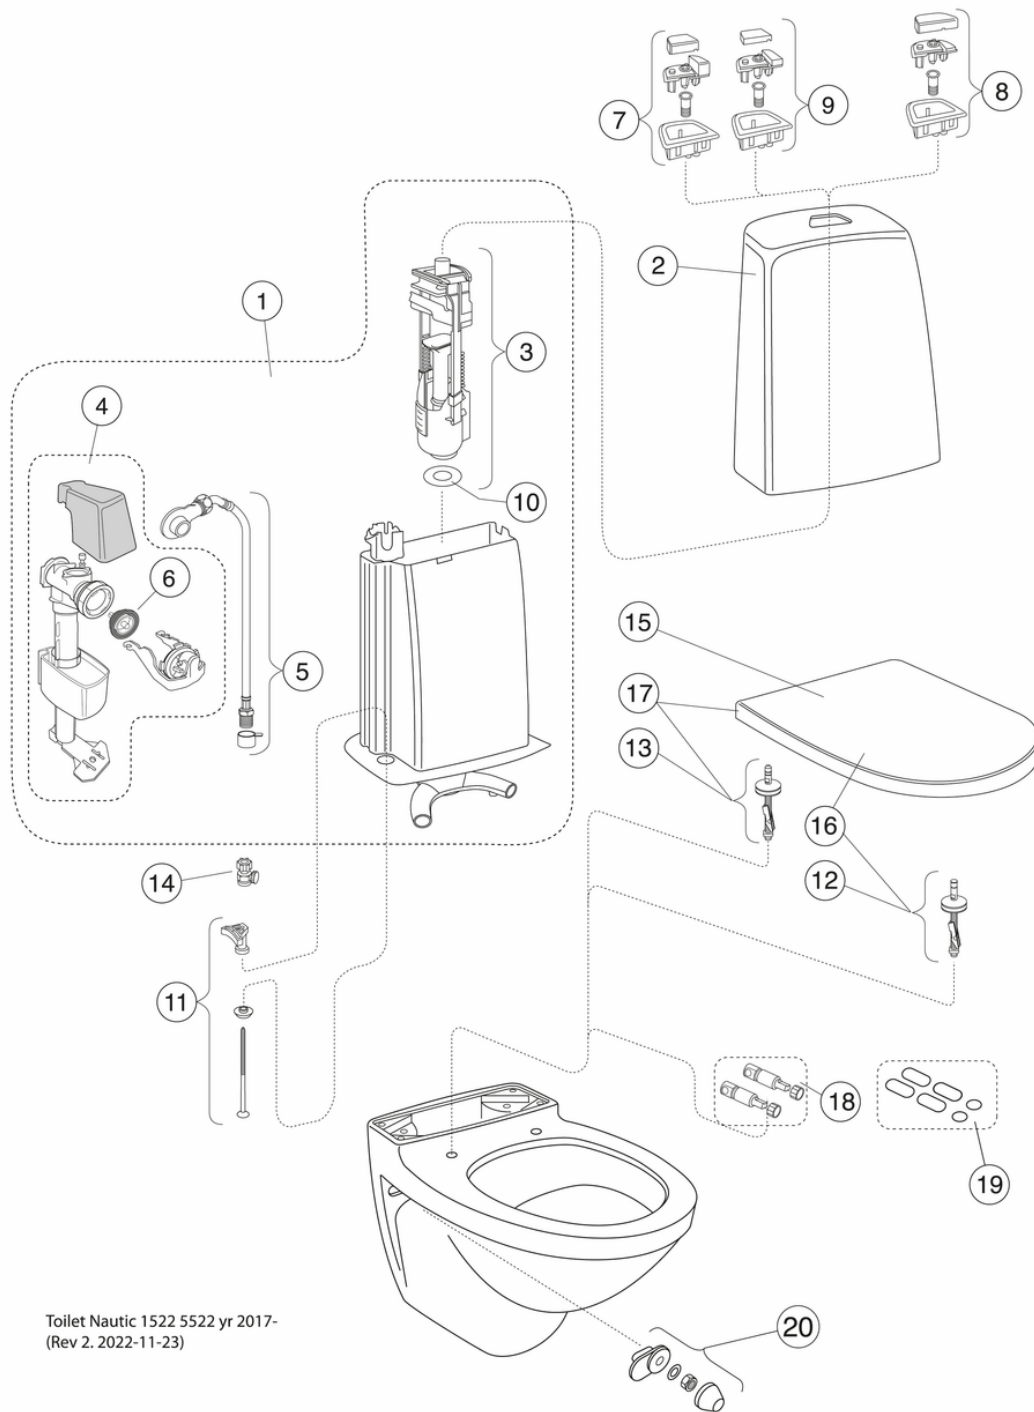

Quality of life since 1825

Wall-hung toilet Nautic 1522 - with cistern, Hygienic Flush

Single flush 4L, standard seat

Product features

- Easy-to-clean and minimalistic design
- Space between tank and wall for easier cleaning
- With open, glazed flush edge for simplified cleaning

Article numbers

Art-no.
GB111522401211

EAN
7391530069258

Packaging information

Length: 900 mm | Width: 380 mm | Height: 900 mm

Weight: 35 kg

Weight: 1 pc

Assembling & Care

Mounted with bolts directly on the wall. Washers, bushings and nuts included (M12) but not bolts. Bolt projection from finished wall must be 60 ± 2 mm. Rubber bellows for waste pipe connection included. See supplied installation instructions and mounting kit for each toilet. Triomont fixture for wall hung toilet and bidet RSK 382 57 56, is recommended for installation on weak walls. According to the AMA the seat height should be 450 mm which corresponds to 270 mm distance (centre-centre) between the existing floor and the centre of the drain.

- CO2 Footprint: 71.49 kg
- Flushing - water quantity: 4 Single flush 4 (L)

- Standard connection dimension: c/c 155mm sitsfäste

Spare parts

Toilet Nautic 1522 5522 yr 2017-
(Rev 2. 2022-11-23)

No.	Product	Art-no.
1	Complete inner tank	GB19299N0100
2	Cistern housing	GB185580001200
3	Valve housing, flush valve	9GN00100
4	Fill valve	9GN03200
5	Inlet tube	9GN01000
6	Membrane	9GN00300
7	Knapphus high Duo	9GN00561
8	Knapphus high Single	9GN00661
9	Knapphus low Duo	9GN01161
10	Valve housing gasket	9GN00400
11	Cistern fixation kit	92226100
13	seat hinges	92095761
14	Shut-off valve	GB1929900503
15	Toilet seat Nautic 9M24 - Standard	9M246101
16	Toilet seat Nautic 9M25 - Rigid fixings	9M256101
17a	Toilet seat Nautic - Slim seat	8M45S101
17b	Toilet seat Nautic 9M26 - SC/QR	9M26S101
17c	Toilet seat Nautic 9M26 - SC/QR	9M26S136
18	Soft Close damper	GB92242400
19	Buffer set	92242001