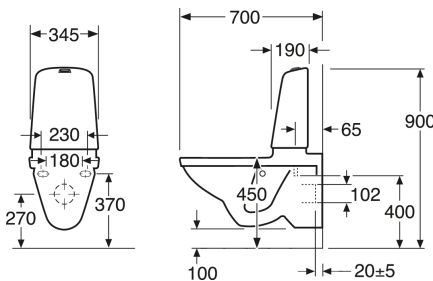

Technical information

- CO2 Footprint: 71.49 kg
- Flushing - water quantity: 4 Single flush 4 (L)