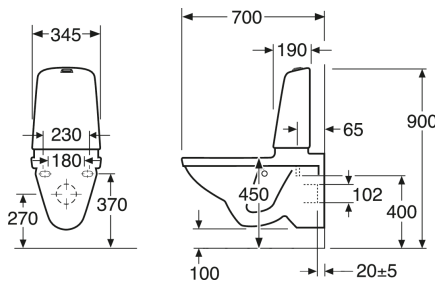

Article numbers

Art-no.
GB1115222R1304

EAN
7391530067360

Packaging information

Length: 900 mm | Width: 380 mm | Height: 900 mm
Weight: 34 kg
Weight: 1 pc

Assembling & Care

Mounted with bolts directly on the wall. Washers, bushings and nuts included (M12) but not bolts. Bolt projection from finished wall must be 60 ± 2 mm. Rubber bellows for waste pipe connection included. See supplied installation instructions and mounting kit for each toilet. Triomont fixture for wall hung toilet and bidet RSK 382 57 56, is recommended for installation on weak walls. According to the AMA the seat height should be 450 mm which corresponds to 270 mm distance (centre-centre) between the existing floor and the centre of the drain.

Energy labeling and certifications

- The product follows AMA recommendations, SS-EN 33 dimensioning and SS-EN 997 functionComplies with Safe Water installation requirementsCE approved

Technical information

- CO2 Footprint: 74.33 kg
- Flushing - water quantity: 4/2 Dual flush 4/2 (L)

- Standard connection dimension: c/c 155mm sitsfäste

Spare parts

Toilet Nautic 1522 5522 yr 2017-
(Rev 2. 2022-11-23)

No.	Product	Art-no.
1	Complete inner tank	GB19299N0100
2	Cistern housing	GB185580001200
3	Valve housing, flush valve	9GN00100
4	Fill valve	9GN03200
5	Inlet tube	9GN01000
6	Membrane	9GN00300
7	Knapphus high Duo	9GN00561
8	Knapphus high Single	9GN00661
9	Knapphus low Duo	9GN01161
10	Valve housing gasket	9GN00400
11	Cistern fixation kit	92226100
13	seat hinges	92095761
14	Shut-off valve	GB1929900503
15	Toilet seat Nautic 9M24 - Standard	9M246101
16	Toilet seat Nautic 9M25 - Rigid fixings	9M256101
17a	Toilet seat Nautic - Slim seat	8M45S101
17b	Toilet seat Nautic 9M26 - SC/QR	9M26S101
17c	Toilet seat Nautic 9M26 - SC/QR	9M26S136
18	Soft Close damper	GB92242400
19	Buffer set	92242001