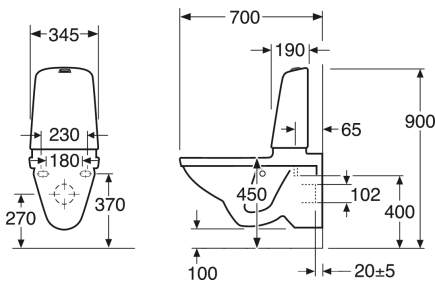

## Packaging information

Length: 900 mm | Width: 380 mm | Height: 900 mm  
Weight: 34 kg  
Weight: 1 pc

## Assembling & Care

Mounted with bolts directly on the wall. Washers, bushings and nuts included (M12) but not bolts. Bolt projection from finished wall must be  $60 \pm 2$  mm. Rubber bellows for waste pipe connection included. See supplied installation instructions and mounting kit for each toilet. Triomont fixture for wall hung toilet and bidet RSK 382 57 56, is recommended for installation on weak walls. According to the AMA the seat height should be 450 mm which corresponds to 270 mm distance (centre-centre) between the existing floor and the centre of the drain.

## Technical information

- CO2 Footprint: 74.33 kg
- Flushing - water quantity: 4/2 Dual flush 4/2 (L)

- Standard connection dimension: c/c 155mm sitsfäste