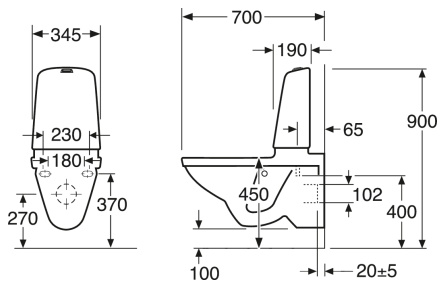

Quality of life since 1825

Toote Omadused

CERAMICPLUS

- Low flush button with a neat design
- Space between tank and wall for easier cleaning
- With open, glazed flush edge for simplified cleaning

Article number

Art.nr.
GB1115222R1304

EAN
7391530067360

Pakendiinfo

Pikkus: 900 mm | Laius: 380 mm | Kõrgus: 900 mm

Kaal: 34 kg

Number pakendis: 1 pc

Paigaldus ja hooldus

Energiamärgistus ja vastavustunnistused