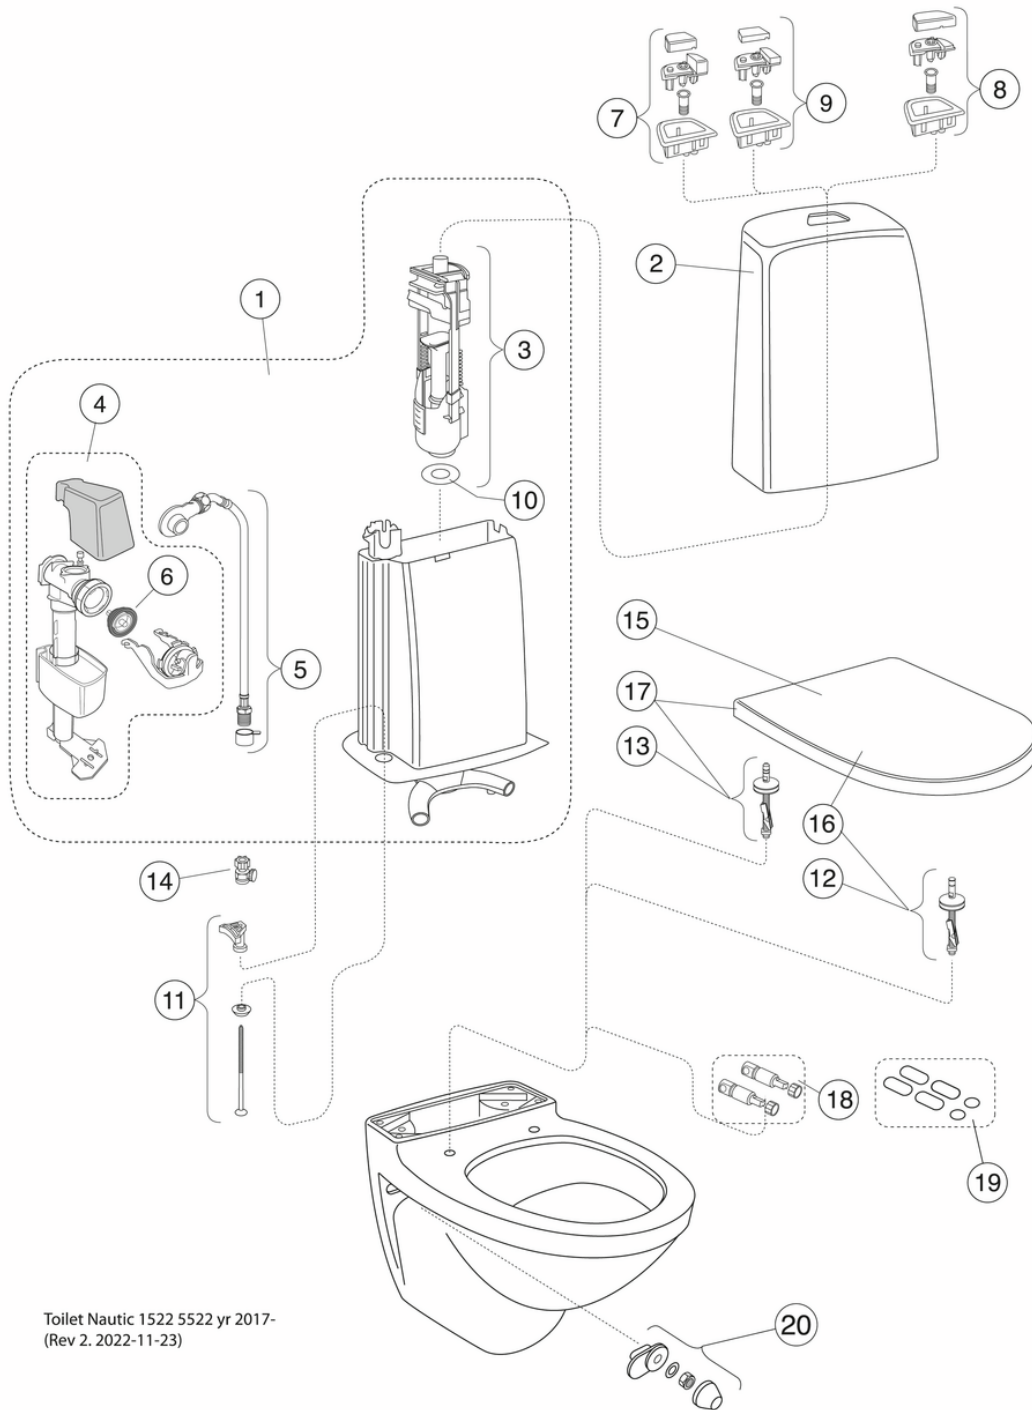

Quality of life since 1825

Wall-hung toilet Nautic 1522 - with cistern, Hygienic Flush

Dual flush 4/2L, Soft Close/Quick Release seat
seat

Product features

- Easy-to-clean and minimalistic design
- Space between tank and wall for easier cleaning
- With open, glazed flush edge for simplified cleaning

Article numbers

Art-no.
GB111522201231

EAN
7391530069241

Packaging information

Length: 900 mm | Width: 380 mm | Height: 900 mm
Weight: 36 kg
Weight: 1 pc

Assembling & Care

Mounted with bolts directly on the wall. Washers, bushings and nuts included (M12) but not bolts. Bolt projection from finished wall must be 60 ± 2mm. Rubber bellows for waste pipe connection included. See supplied installation instructions and mounting kit for each toilet. Triomont fixture for wall hung toilet and bidet RSK 382 57 56, is recommended for installation on weak walls. According to the AMA the seat height should be 450 mm which corresponds to 270 mm distance (centre-centre) between the existing floor and the centre of the drain.

- CO2 Footprint: 71.49 kg

- Flushing - water quantity: 4/2 Dual flush 4/2 (L)
- Standard connection dimension: c/c 155mm sitsfäste

Spare parts

Toilet Nautic 1522 5522 yr 2017-
(Rev 2. 2022-11-23)

No.	Product	Art-no.
1	Complete inner tank	GB19299N0100
2	Cistern housing	GB185580001200
3	Valve housing, flush valve	9GN00100
4	Fill valve	9GN03200
5	Inlet tube	9GN01000
6	Membrane	9GN00300
7	Knapphus high Duo	9GN00561
8	Knapphus high Single	9GN00661
9	Knapphus low Duo	9GN01161
10	Valve housing gasket	9GN00400
11	Cistern fixation kit	92226100
13	seat hinges	92095761
14	Shut-off valve	GB1929900503
15	Toilet seat Nautic 9M24 - Standard	9M246101
16	Toilet seat Nautic 9M25 - Rigid fixings	9M256101
17a	Toilet seat Nautic - Slim seat	8M45S101
17b	Toilet seat Nautic 9M26 - SC/QR	9M26S101
17c	Toilet seat Nautic 9M26 - SC/QR	9M26S136
18	Soft Close damper	GB92242400
19	Buffer set	92242001