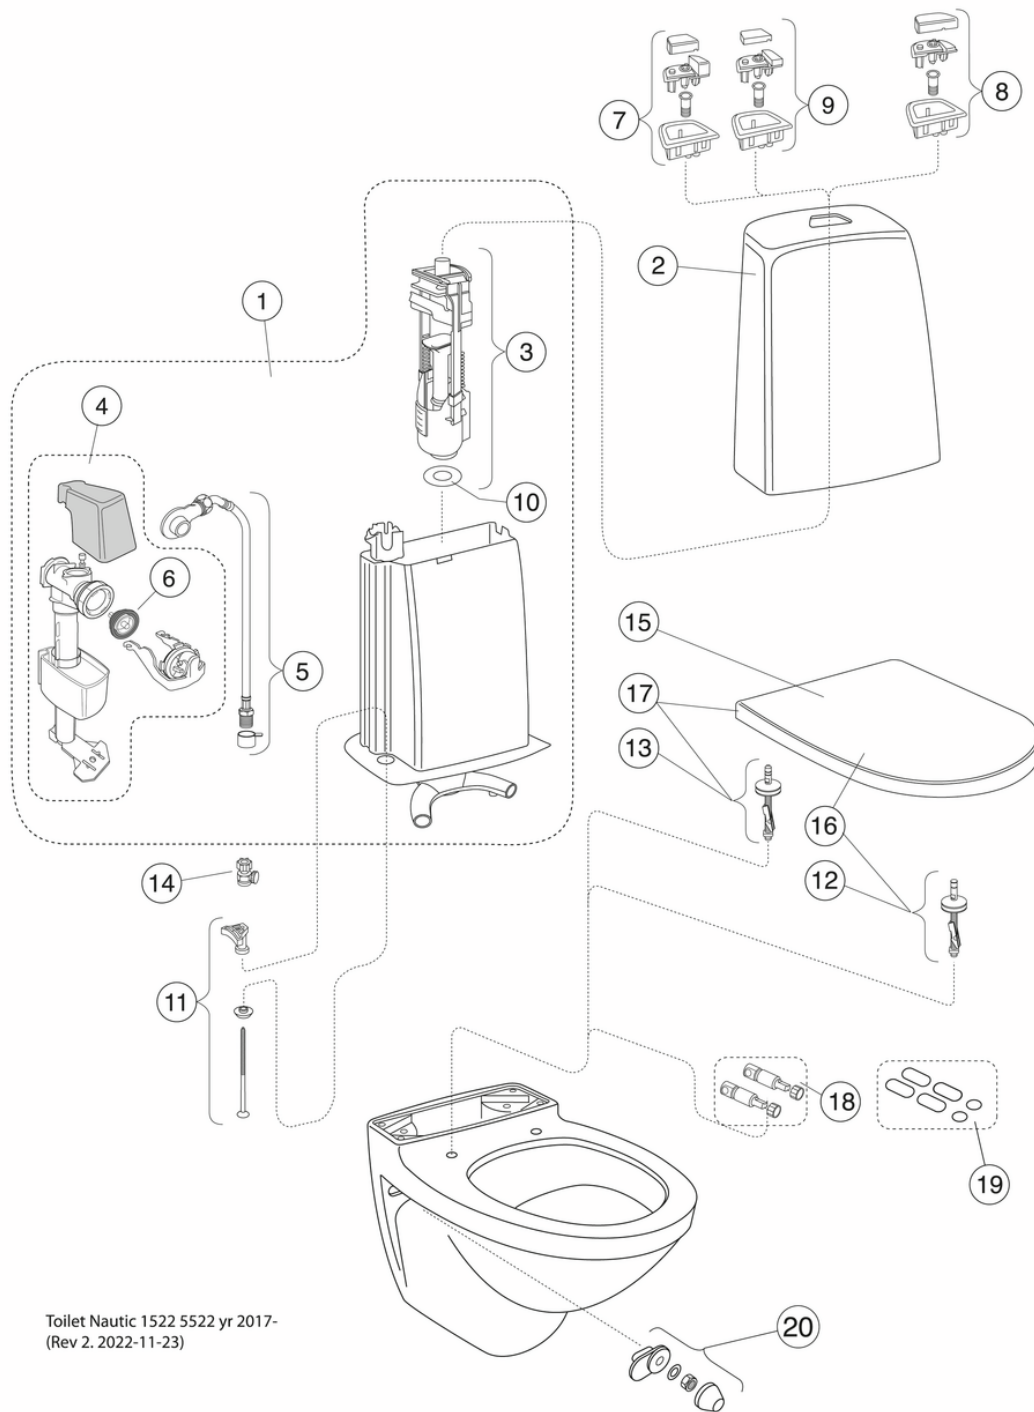

- Flushing - water quantity: 4/2 Dual flush 4/2 (L)
- Standard connection dimension: c/c 155mm sitsfäste

Spare parts

Toilet Nautic 1522 5522 yr 2017-
(Rev 2. 2022-11-23)

No.	Product	Art-no.
1	Complete inner tank	GB19299N0100
2	Cistern housing	GB185580001200
3	Valve housing, flush valve	9GN00100
4	Fill valve	9GN03200
5	Inlet tube	9GN01000
6	Membrane	9GN00300
7	Knapphus high Duo	9GN00561
8	Knapphus high Single	9GN00661
9	Knapphus low Duo	9GN01161
10	Valve housing gasket	9GN00400
11	Cistern fixation kit	92226100
13	seat hinges	92095761
14	Shut-off valve	GB1929900503
15	Toilet seat Nautic 9M24 - Standard	9M246101
16	Toilet seat Nautic 9M25 - Rigid fixings	9M256101
17a	Toilet seat Nautic - Slim seat	8M45S101
17b	Toilet seat Nautic 9M26 - SC/QR	9M26S101
17c	Toilet seat Nautic 9M26 - SC/QR	9M26S136
18	Soft Close damper	92242400
19	Buffer set	92242001
20	Wall-mounting kit	92207401