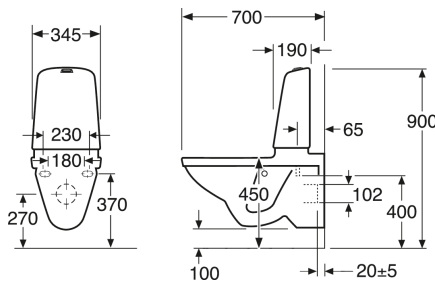

Article numbers

Art-no.
GB111522201231

EAN
7391530069241

Packaging information

Length: 900 mm | Width: 380 mm | Height: 900 mm
Weight: 36 kg
Weight: 1 pc

Assembling & Care

Mounted with bolts directly on the wall. Washers, bushings and nuts included (M12) but not bolts. Bolt projection from finished wall must be 60 ± 2mm. Rubber bellows for waste pipe connection included. See supplied installation instructions and mounting kit for each toilet. Triomont fixture for wall hung toilet and bidet RSK 382 57 56, is recommended for installation on weak walls. According to the AMA the seat height should be 450 mm which corresponds to 270 mm distance (centre-centre) between the existing floor and the centre of the drain.

Energy labeling and certifications

- The product follows AMA recommendations, SS-EN 33 dimensioning and SS-EN 997 functionComplies with Safe Water installation requirementsCE approved

Technical information

- CO2 Footprint: 71.49 kg

- Flushing - water quantity: 4/2 Dual flush 4/2 (L)
- Standard connection dimension: c/c 155mm sitsfäste

Spare parts

Toilet Nautic 1522 5522 yr 2017-
(Rev 2. 2022-11-23)

No.	Product	Art-no.
1	Complete inner tank	GB19299N0100
2	Cistern housing	GB185580001200
3	Valve housing, flush valve	9GN00100
4	Fill valve	9GN03200
5	Inlet tube	9GN01000
6	Membrane	9GN00300
7	Knapphus high Duo	9GN00561
8	Knapphus high Single	9GN00661
9	Knapphus low Duo	9GN01161
10	Valve housing gasket	9GN00400
11	Cistern fixation kit	92226100
13	seat hinges	92095761
14	Shut-off valve	GB1929900503
15	Toilet seat Nautic 9M24 - Standard	9M246101
16	Toilet seat Nautic 9M25 - Rigid fixings	9M256101
17a	Toilet seat Nautic - Slim seat	8M45S101
17b	Toilet seat Nautic 9M26 - SC/QR	9M26S101
17c	Toilet seat Nautic 9M26 - SC/QR	9M26S136
18	Soft Close damper	GB92242400
19	Buffer set	92242001