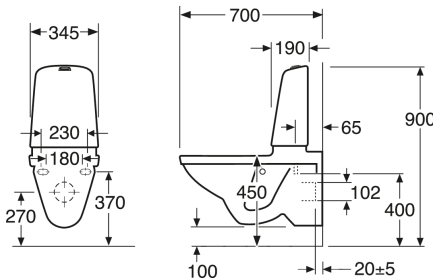

Article numbers

Art-no.
GB111522201211

EAN
7391530067384

Packaging information

Length: 900 mm | Width: 380 mm | Height: 900 mm

Weight: 35 kg

Weight: 1 pc

Assembling & Care

Mounted with bolts directly on the wall. Washers, bushings and nuts included (M12) but not bolts. Bolt projection from finished wall must be 60 ± 2 mm. Rubber bellows for waste pipe connection included. See supplied installation instructions and mounting kit for each toilet. Triomont fixture for wall hung toilet and bidet RSK 382 57 56, is recommended for installation on weak walls. According to the AMA the seat height should be 450 mm which corresponds to 270 mm distance (centre-centre) between the existing floor and the centre of the drain.

Energy labeling and certifications

- The product follows AMA recommendations, SS-EN 33 dimensioning and SS-EN 997 functionComplies with Safe Water installation requirementsCE approved

Technical information

- CO2 Footprint: 69.1 kg
- Flushing - water quantity: 4/2 Dual flush 4/2 (L)

- Standard connection dimension: c/c 155mm sitsfäste

Spare parts

Toilet Nautic 1522 5522 yr 2017-
(Rev 2. 2022-11-23)

No.	Product	Art-no.
1	Complete inner tank	GB19299N0100
2	Cistern housing	GB185580001200
3	Valve housing, flush valve	9GN00100
4	Fill valve	9GN03200
5	Inlet tube	9GN01000
6	Membrane	9GN00300
7	Knapphus high Duo	9GN00561
8	Knapphus high Single	9GN00661
9	Knapphus low Duo	9GN01161
10	Valve housing gasket	9GN00400
11	Cistern fixation kit	92226100
13	seat hinges	92095761
14	Shut-off valve	GB1929900503
15	Toilet seat Nautic 9M24 - Standard	9M246101
16	Toilet seat Nautic 9M25 - Rigid fixings	9M256101
17a	Toilet seat Nautic - Slim seat	8M45S101
17b	Toilet seat Nautic 9M26 - SC/QR	9M26S101
17c	Toilet seat Nautic 9M26 - SC/QR	9M26S136
18	Soft Close damper	92242400
19	Buffer set	92242001
20	Wall-mounting kit	92207401