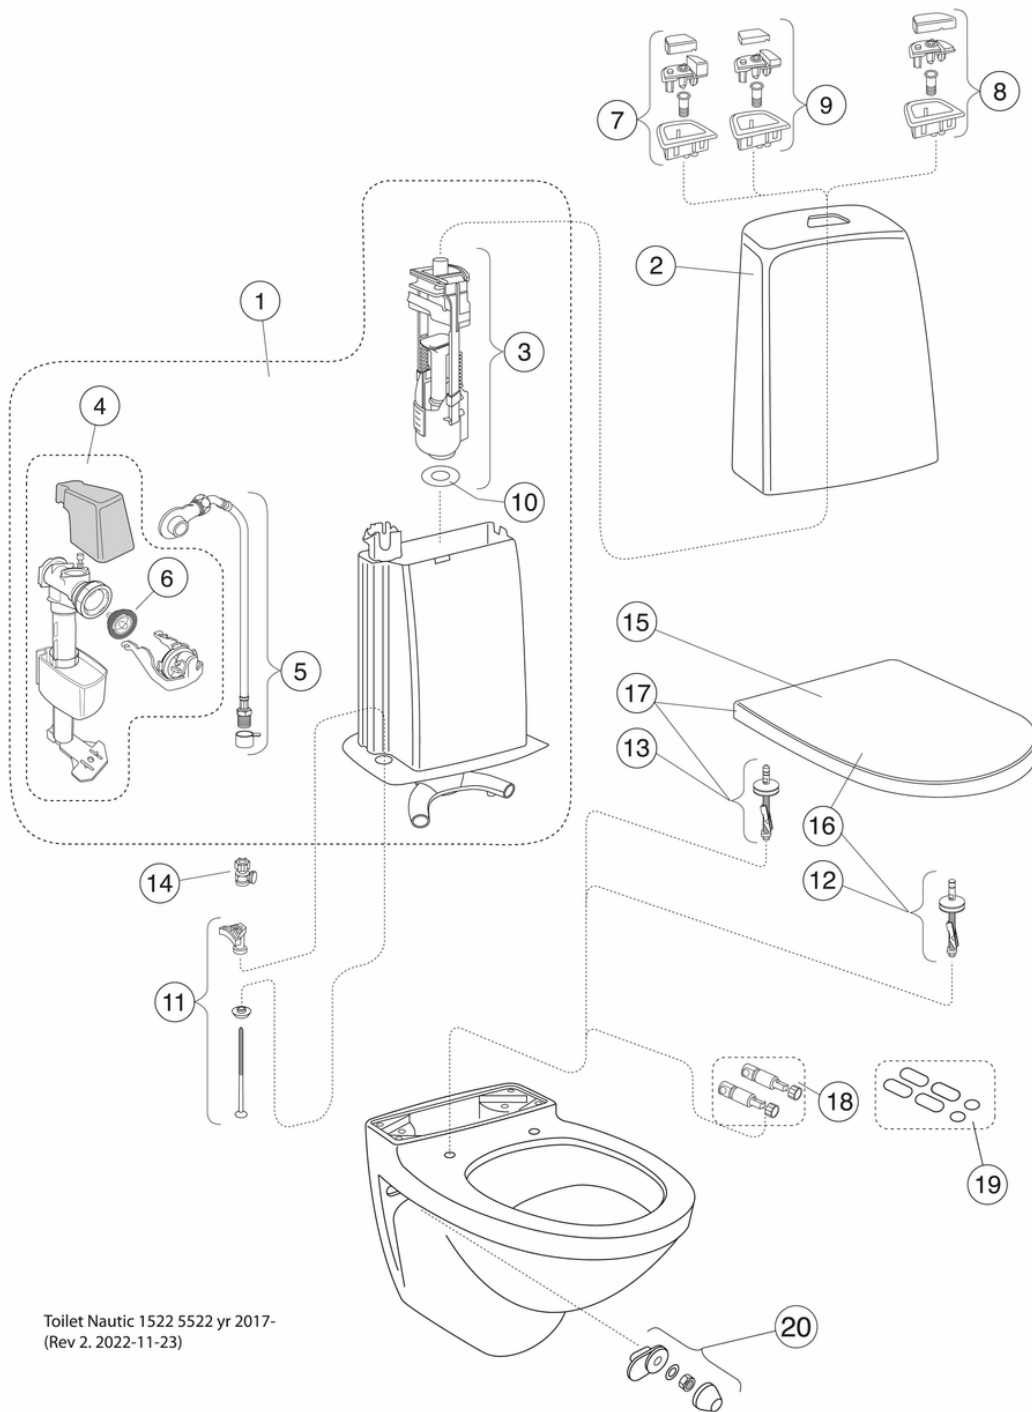

Quality of life since 1825

Wall-hung toilet Nautic 1522 - with cistern, Hygienic Flush

Dual flush 4/2L, standard seat

Product features

- Easy-to-clean and minimalistic design
- Space between tank and wall for easier cleaning
- With open, glazed flush edge for simplified cleaning

Article numbers

Art-no.
GB111522201211

EAN
7391530067384

Packaging information

Length: 900 mm | Width: 380 mm | Height: 900 mm

Weight: 35 kg

Weight: 1 pc

Assembling & Care

Mounted with bolts directly on the wall. Washers, bushings and nuts included (M12) but not bolts. Bolt projection from finished wall must be 60 ± 2 mm. Rubber bellows for waste pipe connection included. See supplied installation instructions and mounting kit for each toilet. Triomont fixture for wall hung toilet and bidet RSK 382 57 56, is recommended for installation on weak walls. According to the AMA the seat height should be 450 mm which corresponds to 270 mm distance (centre-centre) between the existing floor and the centre of the drain.

- CO2 Footprint: 69.1 kg
- Flushing - water quantity: 4/2 Dual flush 4/2 (L)

- Standard connection dimension: c/c 155mm sitsfäste

Spare parts

Toilet Nautic 1522 5522 yr 2017-
(Rev 2. 2022-11-23)

No.	Product	Art-no.
1	Complete inner tank	GB19299N0100
2	Cistern housing	GB185580001200
3	Valve housing, flush valve	9GN00100
4	Fill valve	9GN03200
5	Inlet tube	9GN01000
6	Membrane	9GN00300
7	Knapphus high Duo	9GN00561
8	Knapphus high Single	9GN00661
9	Knapphus low Duo	9GN01161
10	Valve housing gasket	9GN00400
11	Cistern fixation kit	92226100
13	seat hinges	92095761
14	Shut-off valve	GB1929900503
15	Toilet seat Nautic 9M24 - Standard	9M246101
16	Toilet seat Nautic 9M25 - Rigid fixings	9M256101
17a	Toilet seat Nautic - Slim seat	8M45S101
17b	Toilet seat Nautic 9M26 - SC/QR	9M26S101
17c	Toilet seat Nautic 9M26 - SC/QR	9M26S136
18	Soft Close damper	92242400
19	Buffer set	92242001
20	Wall-mounting kit	92207401