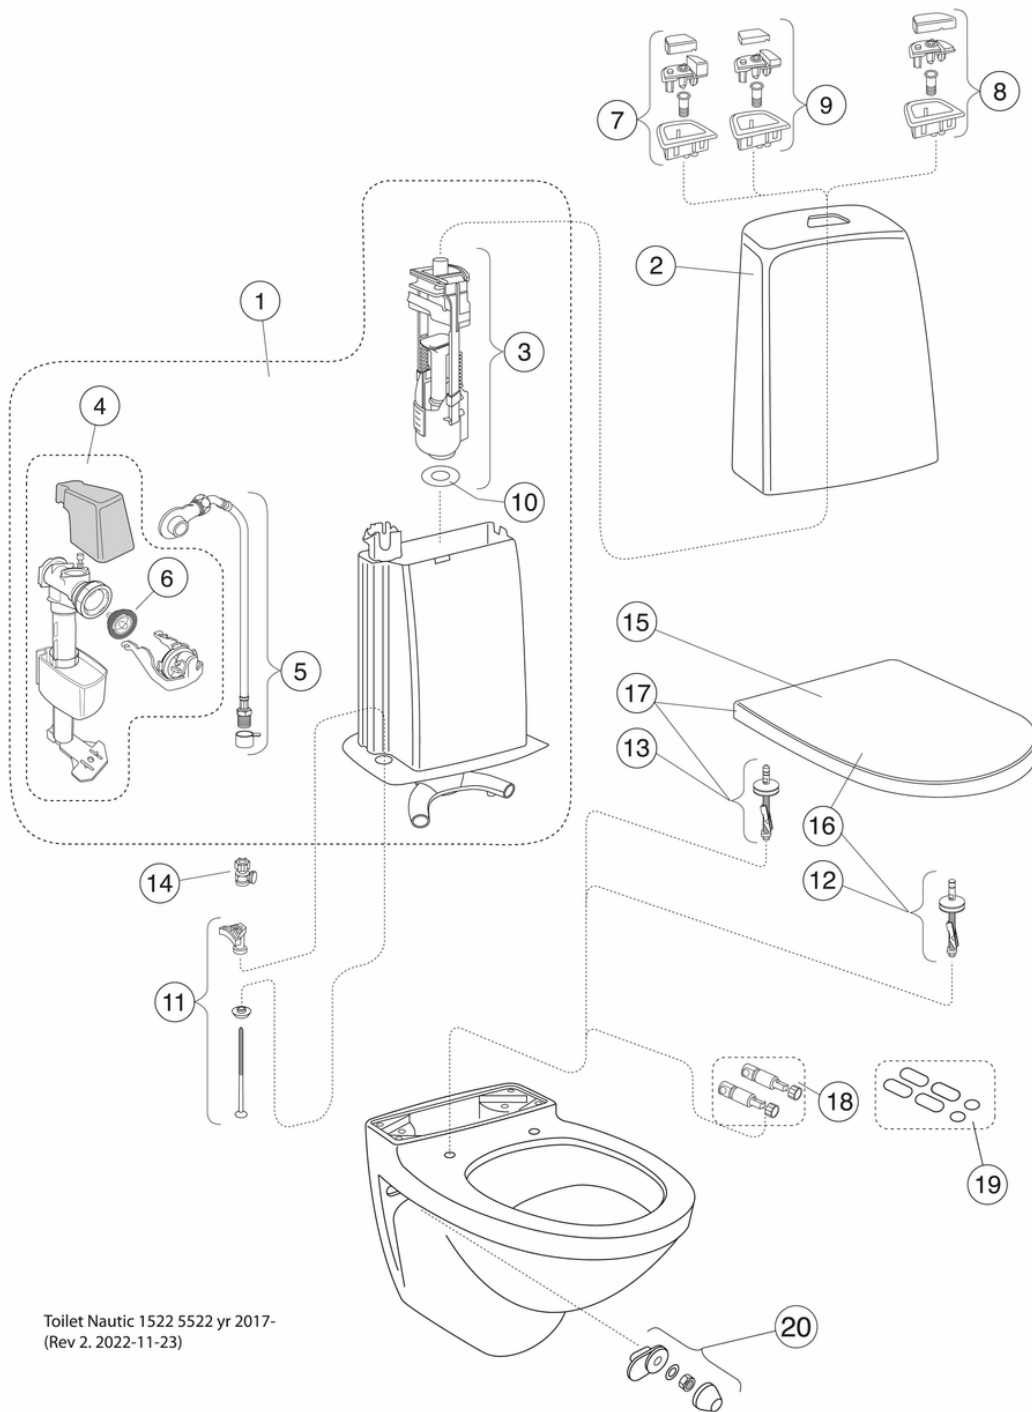

Quality of life since 1825

Wall-hung toilet Nautic 1522 - with cistern, Hygienic Flush

Dual flush 4/2L, standard seat

Product features

- Easy-to-clean and minimalistic design
- Space between tank and wall for easier cleaning
- With open, glazed flush edge for simplified cleaning

Article numbers

Art-no.
GB111522201211

EAN
7391530067384

Packaging information

Length: 900 mm | Width: 380 mm | Height: 900 mm

Weight: 35 kg

Weight: 1 pc

Assembling & Care

Mounted with bolts directly on the wall. Washers, bushings and nuts included (M12) but not bolts. Bolt projection from finished wall must be 60 ± 2 mm. Rubber bellows for waste pipe connection included. See supplied installation instructions and mounting kit for each toilet. Triomont fixture for wall hung toilet and bidet RSK 382 57 56, is recommended for installation on weak walls. According to the AMA the seat height should be 450 mm which corresponds to 270 mm distance (centre-centre) between the existing floor and the centre of the drain.

- CO2 Footprint: 69.1 kg
- Flushing - water quantity: 4/2 Dual flush 4/2 (L)

- Standard connection dimension: c/c 155mm sitsfäste

Spare parts

Toilet Nautic 1522 5522 yr 2017-
(Rev 2. 2022-11-23)

No.	Product	Art-no.
1	Complete inner tank	GB19299N0100
2	Cistern housing	GB185580001200
3	Valve housing, flush valve	9GN00100
4	Fill valve	9GN03200
5	Inlet tube	9GN01000
6	Membrane	9GN00300
7	Knapphus high Duo	9GN00561
8	Knapphus high Single	9GN00661
9	Knapphus low Duo	9GN01161
10	Valve housing gasket	9GN00400
11	Cistern fixation kit	92226100
13	seat hinges	92095761
14	Shut-off valve	GB1929900503
15	Toilet seat Nautic 9M24 - Standard	9M246101
16	Toilet seat Nautic 9M25 - Rigid fixings	9M256101
17a	Toilet seat Nautic - Slim seat	8M45S101
17b	Toilet seat Nautic 9M26 - SC/QR	9M26S101
17c	Toilet seat Nautic 9M26 - SC/QR	9M26S136
18	Soft Close damper	GB92242400
19	Buffer set	92242001