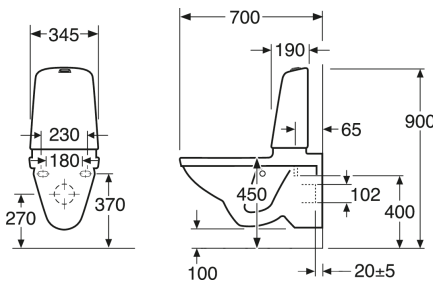

Article numbers

Art-no.
GB111522201211

EAN
7391530067384

Packaging information

Length: 900 mm | Width: 380 mm | Height: 900 mm

Weight: 35 kg

Weight: 1 pc

Assembling & Care

Mounted with bolts directly on the wall. Washers, bushings and nuts included (M12) but not bolts. Bolt projection from finished wall must be 60 ± 2 mm. Rubber bellows for waste pipe connection included. See supplied installation instructions and mounting kit for each toilet. Triomont fixture for wall hung toilet and bidet RSK 382 57 56, is recommended for installation on weak walls. According to the AMA the seat height should be 450 mm which corresponds to 270 mm distance (centre-centre) between the existing floor and the centre of the drain.

Energy labeling and certifications

- The product follows AMA recommendations, SS-EN 33 dimensioning and SS-EN 997 functionComplies with Safe Water installation requirementsCE approved

Technical information

- CO2 Footprint: 69.1 kg
- Flushing - water quantity: 4/2 Dual flush 4/2 (L)

- Standard connection dimension: c/c 155mm sitsfäste

Spare parts

Toilet Nautic 1522 5522 yr 2017-
(Rev 2. 2022-11-23)

No.	Product	Art-no.
1	Complete inner tank	GB19299N0100
2	Cistern housing	GB185580001200
3	Valve housing, flush valve	9GN00100
4	Fill valve	9GN03200
5	Inlet tube	9GN01000
6	Membrane	9GN00300
7	Knapphus high Duo	9GN00561
8	Knapphus high Single	9GN00661
9	Knapphus low Duo	9GN01161
10	Valve housing gasket	9GN00400
11	Cistern fixation kit	92226100
13	seat hinges	92095761
14	Shut-off valve	GB1929900503
15	Toilet seat Nautic 9M24 - Standard	9M246101
16	Toilet seat Nautic 9M25 - Rigid fixings	9M256101
17a	Toilet seat Nautic - Slim seat	8M45S101
17b	Toilet seat Nautic 9M26 - SC/QR	9M26S101
17c	Toilet seat Nautic 9M26 - SC/QR	9M26S136
18	Soft Close damper	GB92242400
19	Buffer set	92242001