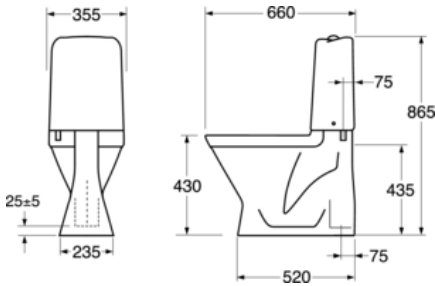

## Packaging information

---

Length: 680 mm | Width: 360 mm | Height: 940 mm  
Weight: 30 kg  
Weight: 1 pc

## Technical information

---

- Flushing - water quantity: 3/6 L Dobbeltskyl
- Trap à Outlet: S-Trap Hidden trap
- Standard connection dimension: c/c 155mm sitsfäste