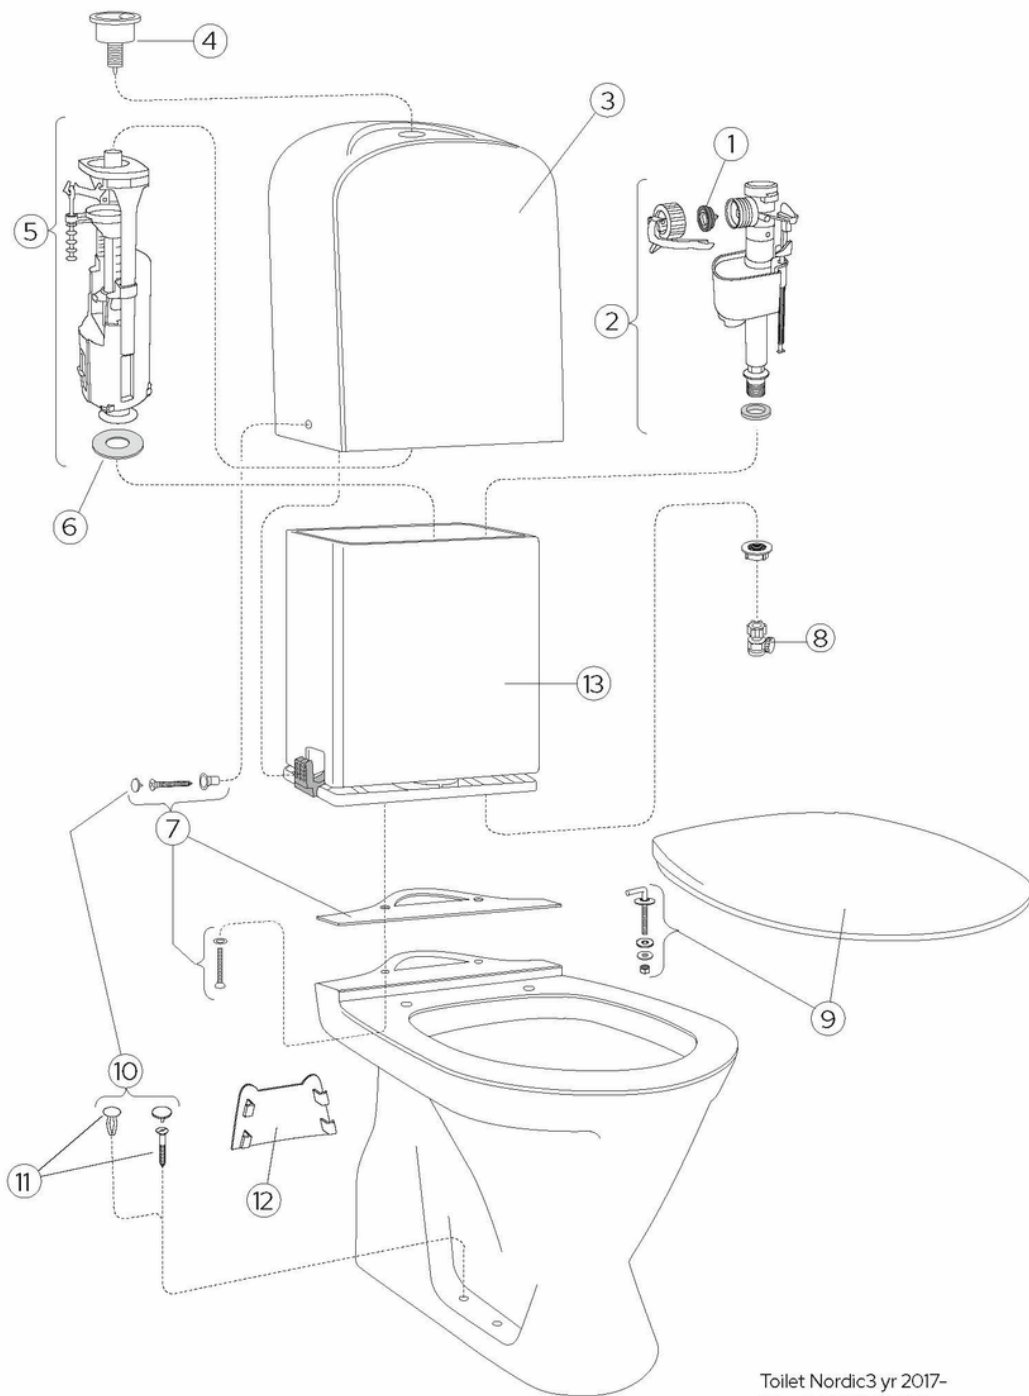

## Packaging information

---

Length: 680 mm | Width: 360 mm | Height: 940 mm  
Weight: 30 kg  
Weight: 1 pc

## Assembling & Care

---

Screwed to the floor with four screws. Alternative mounting on floor with glue. Caps for screws and white plugs for screw holes for gluing included. See included installation guide. Mounting hardware included.

## Technical information

---

- Flushing - water quantity: 3/6 L Dobbeltskyl
- Trap à Outlet: S-Trap Hidden trap
- Standard connection dimension: c/c 155mm sitsfäste

# Spare parts

Toilet Nordic3 yr 2017-  
(Rev 3. 2024-12-02)

No.	Product	Art-no.
1a	Membrane	9GS01400
1b	Membrane	9GN00300
2	Inlet valve	9GN00210
3	Cistern housing	GB184700001200
4a	Outlet valve with push button	GB19299S3953
4b	Flush button Duo, chrome	GB19299S3951
6	Valve housing gasket	9GS01700
7b	Mounting kit	GB19299P0204
8	Shut-off valve	GB1929900503
9a	Toilet seat Nordic <sup>3</sup> 9M64 - Standard	9M646101
9b	Toilet seat Nordic <sup>3</sup> 8780 - rigid fixings	8780G101
9c	Toilet seat Nordic <sup>3</sup> - SC/QR	8780S101
9d	Stainless steel fixings for 8780G101, pair	92241961
9e	Seat hinges	GB92211761
9f	Damper for 8780S101	92242400
9g	Buffer set	GB92242101
10	Plug bag, complete	GB19299P0207
11	Screw bag	GB1929900365
21	Soft Close damper	GB92242400