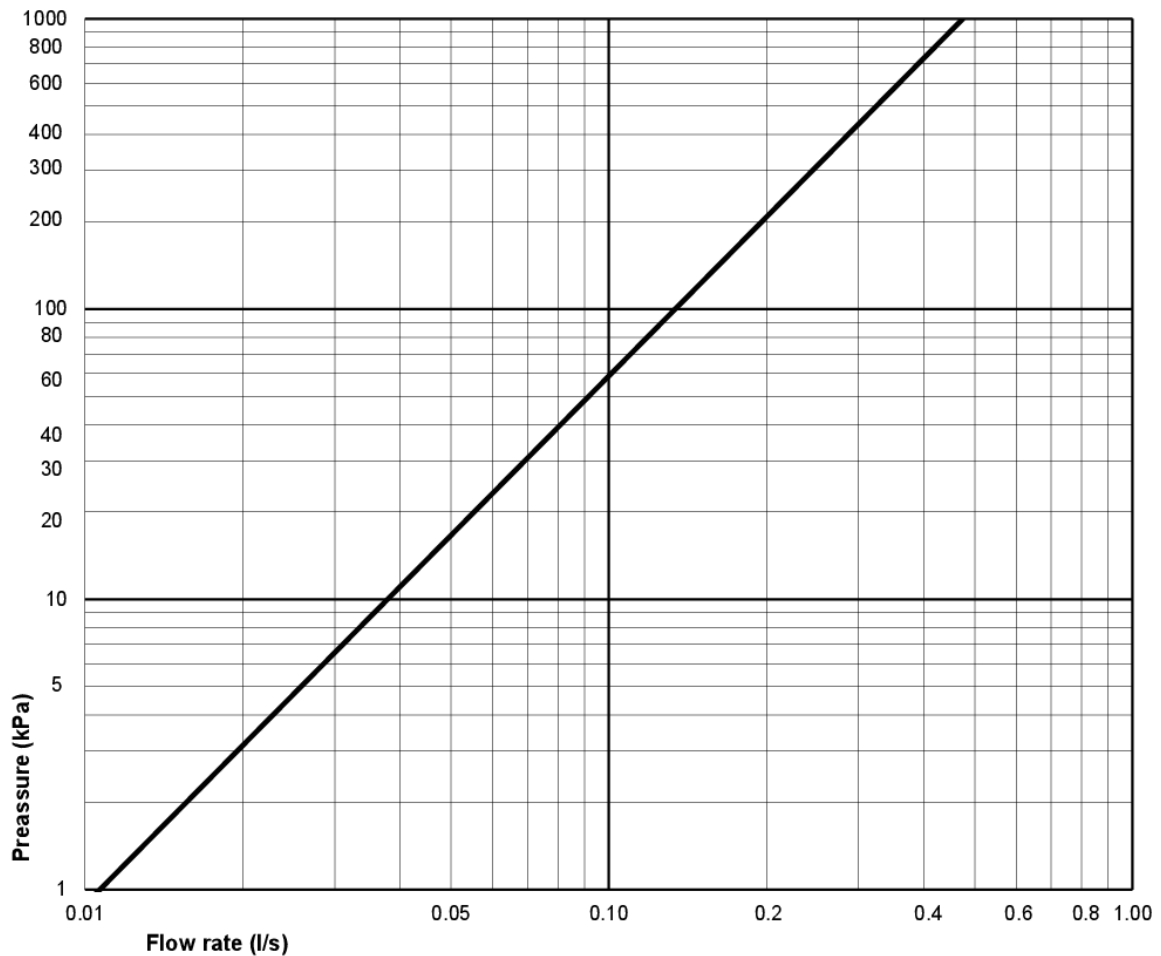

No.	Product	Art-no.
1a	Membrane	9GS01400
1b	Membrane	9GN00300
2	Inlet valve	9GN00210
3	Cistern housing	GB184700001200
4a	Outlet valve with push button	GB19299S3953
4b	Flush button Duo, chrome	GB19299S3951
6	Valve housing gasket	9GS01700
7b	Mounting kit	GB19299P0204
8	Shut-off valve	GB1929900503
9a	Toilet seat Nordic³ 9M64 - Standard	9M646101
9b	Toilet seat Nordic³ 8780 - rigid fixings	8780G101
9c	Toilet seat Nordic³ - SC/QR	8780S101
9d	Stainless steel fixings for 8780G101, pair	92241961
9e	Seat hinges	GB92211761
9f	Damper for 8780S101	92242400
9g	Buffer set	GB92242101
10	Plug bag, complete	GB19299P0207
11	Screw bag	GB1929900365
21	Soft Close damper	GB92242400

SMARTER
BATHROOMS

FLOW CHART

FILL VALVE - 9GS01300

A MEMBER OF THE
VILLEROY & BOCH GROUP

Villeroy & Boch Gustavsberg AB
Box 400, 134 29 Gustavsberg
Phone +46 (0)8-570 391 00
www.gustavsberg.com | info@gustavsberg.com