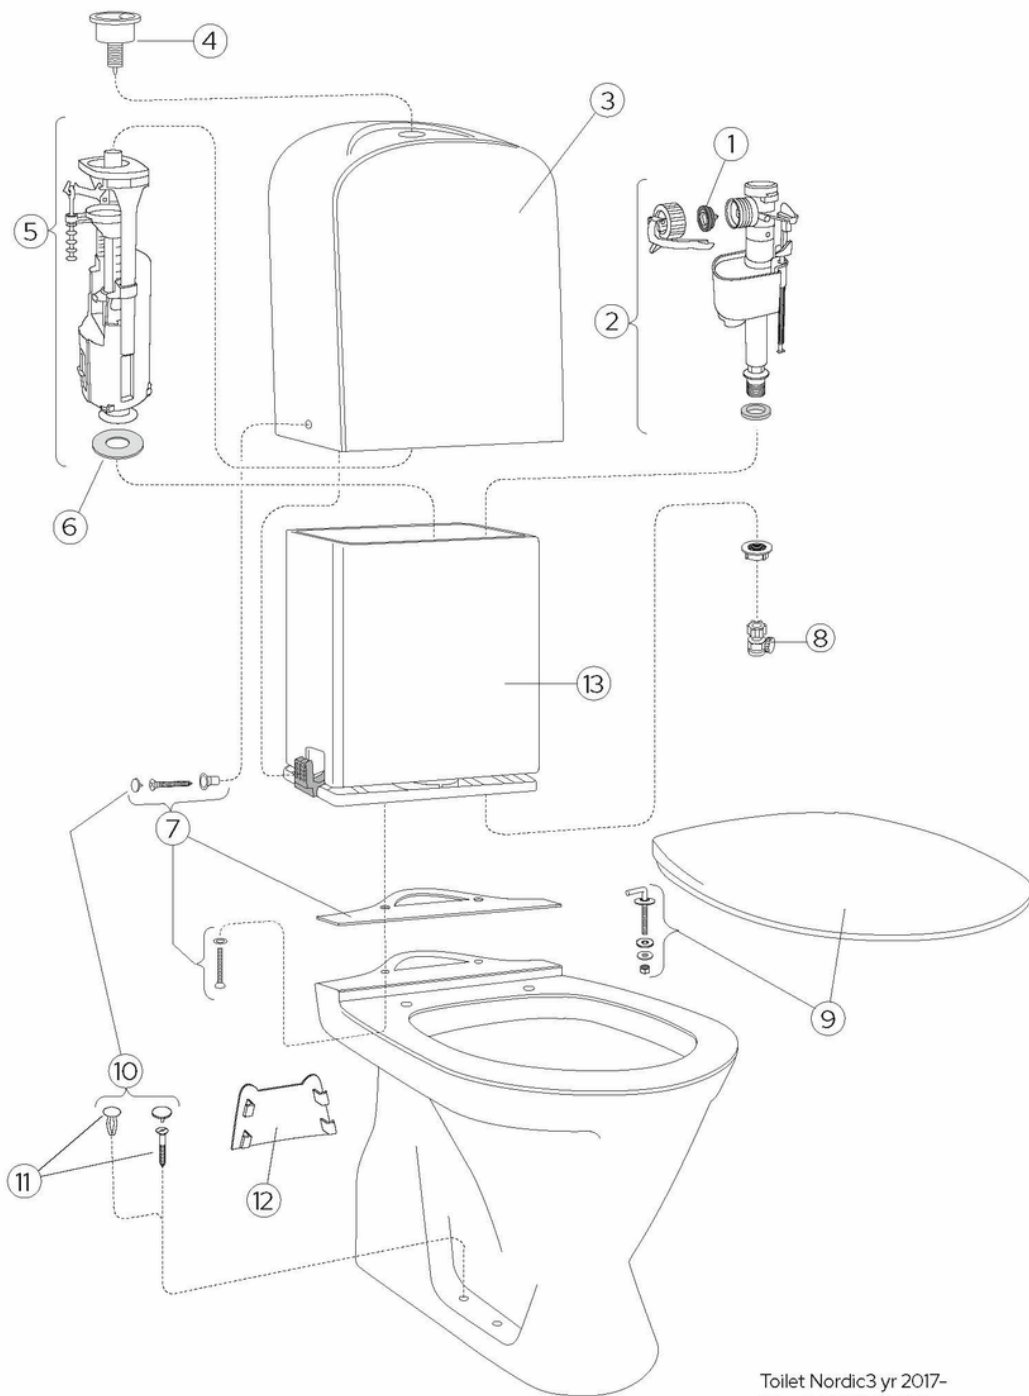

Quality of life since 1825

Toilet Nordic³ 3500 – hidden S-trap

Dual flush 6/3L, without seat.

Product features

- Functional design with standard Scandinavian dimensions
- Full-coverage condensation-free flush tank

Article numbers

Art-no.	EAN
GB113500301203	7391530066813

Packaging information

Length: 680 mm | Width: 360 mm | Height: 940 mm
Weight: 29 kg
Weight: 1 pc

Assembling & Care

Screwed to the floor with four screws. Alternative mounting on floor with glue. Caps for screws and white plugs for screw holes for gluing included. See included installation guide. Mounting hardware included.

Energy labeling and certifications

- CE approved, SS-EN 33 dimensioning and SS-EN 997 function

Technical information

- Flushing - water quantity: 3/6 L Dobbeltskyl
- Trap à Outlet: Hidden trap S-Trap
- Standard connection dimension: c/c 155mm sitsfäste

Spare parts

Toilet Nordic3 yr 2017-
(Rev 3. 2024-12-02)

No.	Product	Art-no.
1a	Membrane	9GS01400
1b	Membrane	9GN00300
2	Inlet valve	9GN00210
3	Cistern housing	GB184700001200
4a	Outlet valve with push button	GB19299S3953
4b	Flush button Duo, chrome	GB19299S3951
6	Valve housing gasket	9GS01700
7b	Mounting kit	GB19299P0204
8	Shut-off valve	GB1929900503
9a	Toilet seat Nordic ³ 9M64 - Standard	9M646101
9b	Toilet seat Nordic ³ 8780 - rigid fixings	8780G101
9c	Toilet seat Nordic ³ - SC/QR	8780S101
9d	Stainless steel fixings for 8780G101, pair	92241961
9e	Seat hinges	GB92211761
9f	Damper for 8780S101	92242400
9g	Buffer set	GB92242101
10	Plug bag, complete	GB19299P0207
11	Screw bag	GB1929900365
21	Soft Close damper	GB92242400