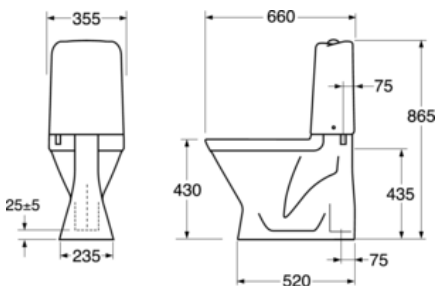

Quality of life since 1825

Toilet Nordic³ 3500 – hidden S-trap

Dual flush 6/3L, without seat.

Product features

- Functional design with standard Scandinavian dimensions
- Full-coverage condensation-free flush tank

Article numbers

Art-no.	EAN
GB113500301203	7391530066813

Packaging information

Length: 680 mm | Width: 360 mm | Height: 940 mm
Weight: 29 kg
Weight: 1 pc

Assembling & Care

Screwed to the floor with four screws. Alternative mounting on floor with glue. Caps for screws and white plugs for screw holes for gluing included. See included installation guide. Mounting hardware included.

Energy labeling and certifications

- CE approved, SS-EN 33 dimensioning and SS-EN 997 function

Technical information

- Flushing - water quantity: 3/6 L Dobbeltskyl
- Trap à Outlet: Hidden trap S-Trap
- Standard connection dimension: c/c 155mm sitsfäste