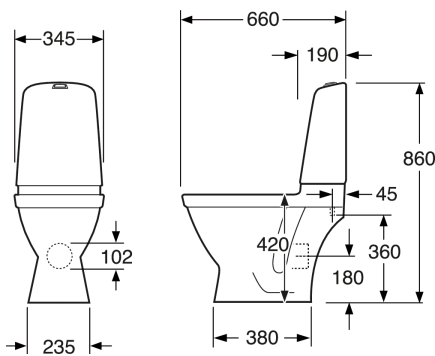

## Packaging information

Length: 680 mm | Width: 360 mm | Height: 940 mm  
Weight: 32 kg  
Weight: 1 pc

## Assembling & Care

Floor mounting with glue. The rounded cistern and the small outer dimensions makes it suitable for corner installations. Please refer to the installation manual.

## Technical information

- CO2 Footprint: 74.33 kg
- Flushing - water quantity: 2/4 L Dobbeltskyl
- Trap à Outlet: Hidden trap P-trap
- Standard connection dimension: c/c 155mm sitsfäste