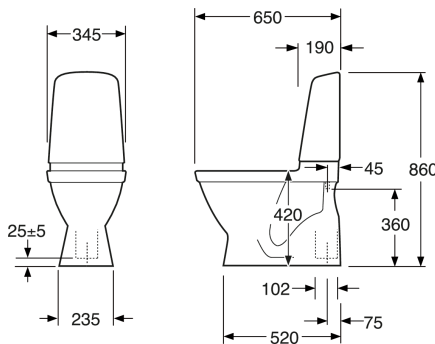

## Packaging information

Length: 680 mm | Width: 360 mm | Height: 940 mm  
Weight: 31 kg  
Weight: 1 pc

## Technical information

- CO2 Footprint: 71.93 kg
- Flushing - water quantity: 3/6 L Dobbeltskyl
- Trap à Outlet: Hidden trap S-Trap
- Standard connection dimension: c/c 155mm sitsfäste