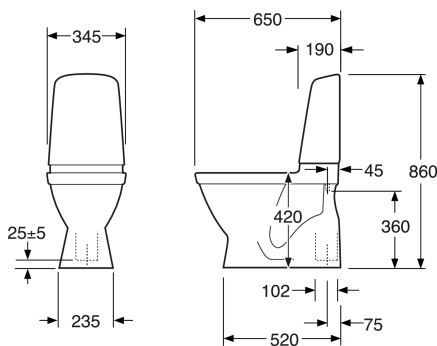

## Packaging information

Length: 680 mm | Width: 360 mm | Height: 940 mm  
Weight: 31 kg  
Weight: 1 pc

## Technical information

- CO2 Footprint: 71.93 kg
- Flushing - water quantity: 3/6 L Dobbeltskyl
- Trap à Outlet: Hidden trap S-Trap
- Standard connection dimension: c/c 155mm sitsfäste