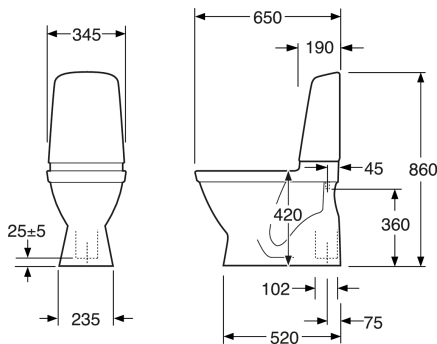

## Packaging information

Length: 680 mm | Width: 360 mm | Height: 940 mm  
Weight: 31 kg  
Weight: 1 pc

## Technical information

- CO2 Footprint: 71.93 kg
- Flushing - water quantity: 3/6 L Dobbeltskyl
- Standard connection dimension: c/c 155mm sitsfäste