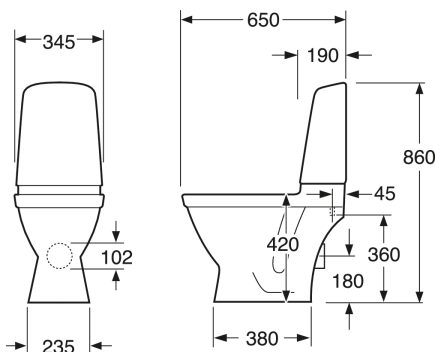

Article numbers

Art-no.	EAN
GB115510601203	7391530063140

Packaging information

Length: 680 mm | Width: 360 mm | Height: 940 mm
Weight: 31 kg
Weight: 1 pc

Assembling & Care

Mounting with the included bracket, which is screwed to the floor with two screws. Alternative mounting on floor with glue. Caps for screws and white plugs for screw holes for gluing included. The rounded tank and small outer dimensions also make it suitable for

Energy labeling and certifications

- CE approved, SS-EN 33 dimensioning and SS-EN 997 function

Technical information

- CO2 Footprint: 71.93 kg
- Flushing - water quantity: 6 L Enkeltskyl
- Standard connection dimension: c/c 155mm sitsfäste