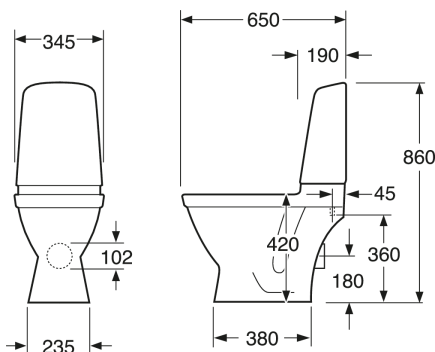

## Packaging information

Length: 680 mm | Width: 360 mm | Height: 940 mm

Weight: 31 kg

Weight: 1 pc

## Technical information

- CO2 Footprint: 71.93 kg
- Flushing - water quantity: 3/6 L Dobbeltskyl
- Trap à Outlet: Hidden trap S-Trap
- Standard connection dimension: c/c 155mm sitsfäste