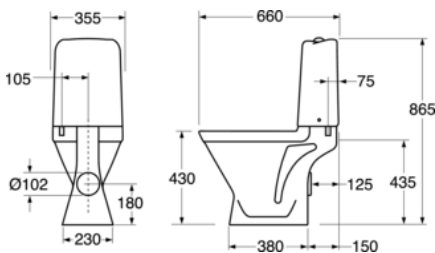

Quality of life since 1825

Toilet Nordic³ 3510 - hidden P-trap

Dual flush 6/3L, standard seat

Product features

- Functional design with standard Scandinavian dimensions
- Full-coverage condensation-free flush tank

Article numbers

Art-no.
GB113510301213

EAN
7391530066844

Packaging information

Length: 680 mm | Width: 360 mm | Height: 940 mm
Weight: 30 kg
Weight: 1 pc

Assembling & Care

Screwed to the floor with four screws. Alternative mounting on floor with glue. Caps for screws and white plugs for screw holes for gluing included. The P-trap makes it possible to connect the waste pipe to floor, straight against the wall, or to the side at any angle (must be less than 90 degrees). See included installation guide.

Energy labeling and certifications

- CE approved, SS-EN 33 dimensioning and SS-EN 997 function

Technical information

- Flushing - water quantity: 3/6 L Dobbeltskyl
- Standard connection dimension: c/c 155mm sitsfäste