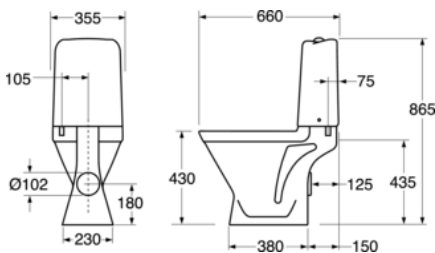

## Packaging information

---

Length: 680 mm | Width: 360 mm | Height: 940 mm  
Weight: 30 kg  
Weight: 1 pc

## Assembling & Care

---

Screwed to the floor with four screws. Alternative mounting on floor with glue. Caps for screws and white plugs for screw holes for gluing included. The P-trap makes it possible to connect the waste pipe to floor, straight against the wall, or to the side at any angle (must be less than 90 degrees). See included installation guide.

## Technical information

---

- Flushing - water quantity: 3/6 L Dobbeltskyl
- Standard connection dimension: c/c 155mm sitsfäste