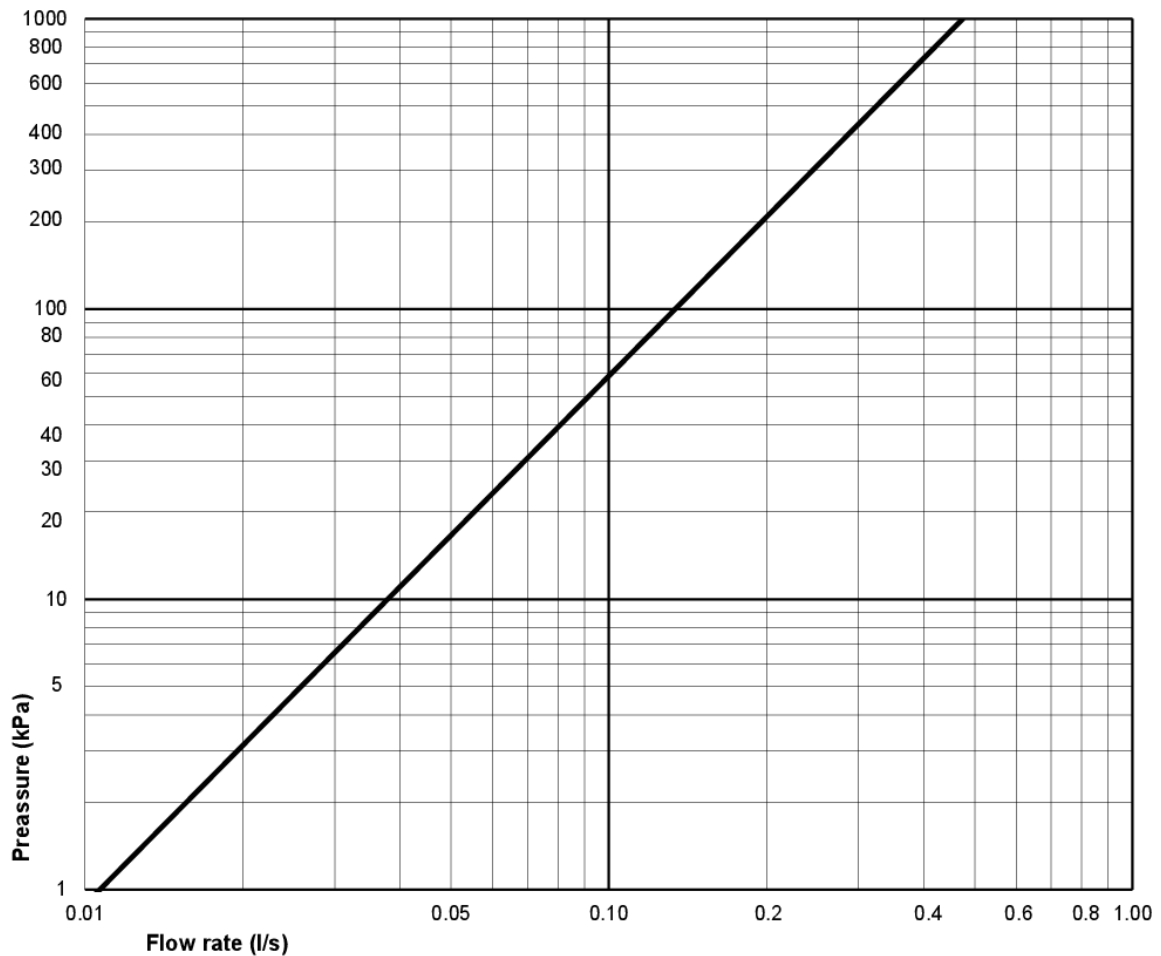

No.	Product	Art-no.
1a	Membrane	9GS01400
1b	Membrane	9GN00300
2	Inlet valve	9GN00210
3	Cistern housing	GB184700001200
4a	Outlet valve with push button	GB19299S3953
4b	Flush button Duo, chrome	GB19299S3951
6	Valve housing gasket	9GS01700
7b	Mounting kit	GB19299P0204
8	Shut-off valve	GB1929900503
9a	Toilet seat Nordic³ 9M64 - Standard	9M646101
9b	Toilet seat Nordic³ 8780 - rigid fixings	8780G101
9c	Toilet seat Nordic³ - SC/QR	8780S101
9d	Stainless steel fixings for 8780G101, pair	92241961
9e	Stainless steel fixings for 8780S101, pair	92211761
9f	Damper for 8780S101	92242400
10	Plug bag, complete	GB19299P0207
11	Screw bag	GB1929900365

SMARTER
BATHROOMS

FLOW CHART

FILL VALVE - 9GS01300

A MEMBER OF THE
VILLEROY & BOCH GROUP

Villeroy & Boch Gustavsberg AB
Box 400, 134 29 Gustavsberg
Phone +46 (0)8-570 391 00
www.gustavsberg.com | info@gustavsberg.com