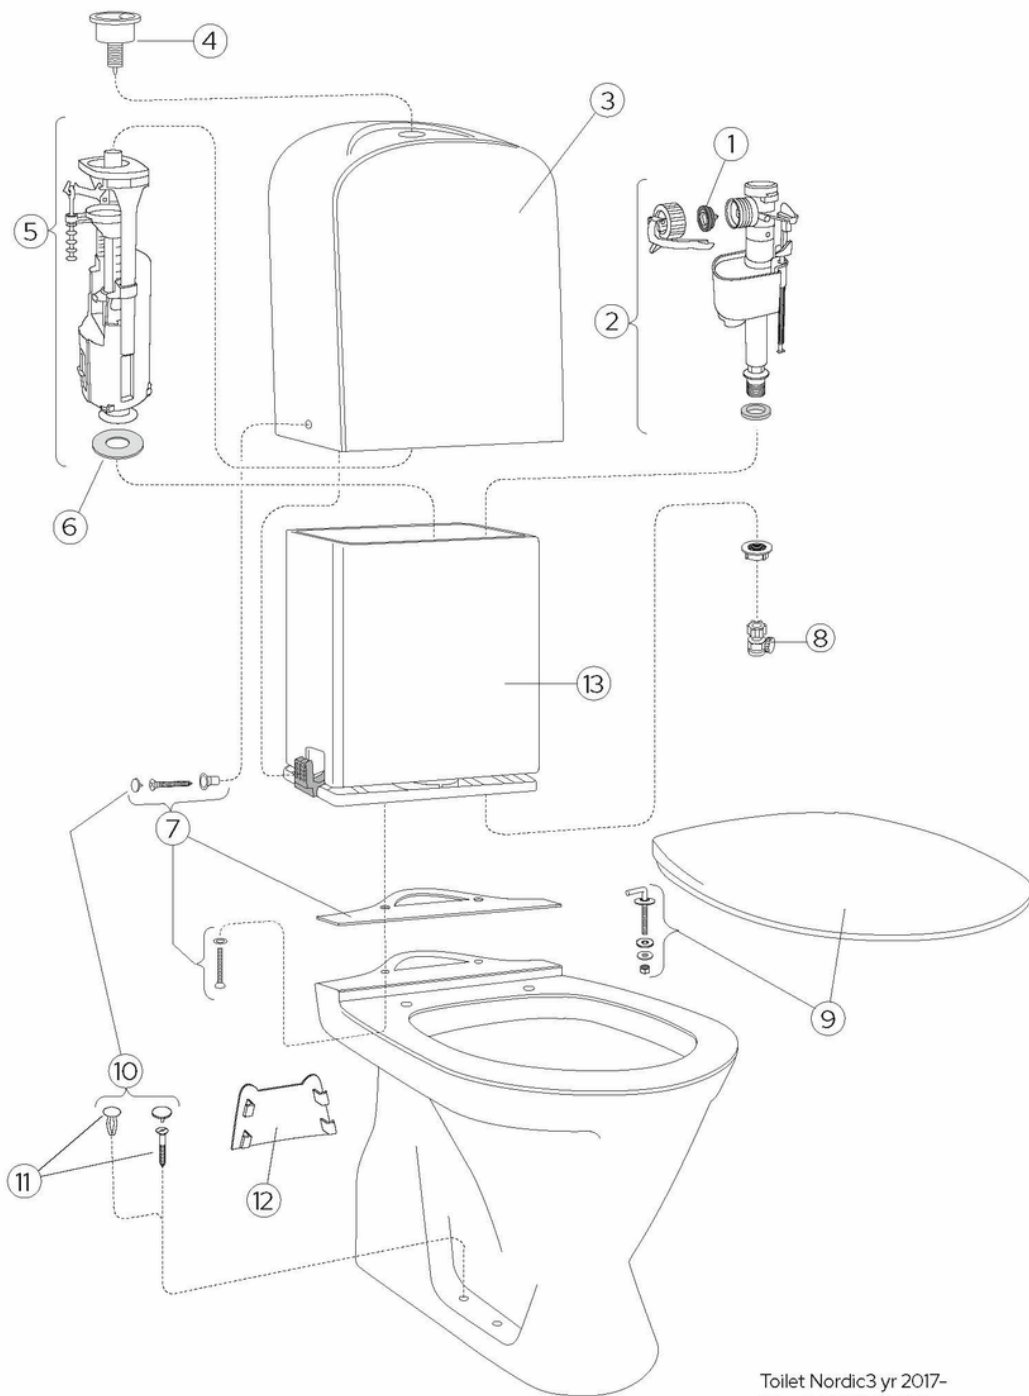

## Packaging information

---

Length: 680 mm | Width: 360 mm | Height: 940 mm  
Weight: 30 kg  
Weight: 1 pc

## Assembling & Care

---

Screwed to the floor with four screws. Alternative mounting on floor with glue. Caps for screws and white plugs for screw holes for gluing included. The P-trap makes it possible to connect the waste pipe to floor, straight against the wall, or to the side at any angle (must be less than 90 degrees). See included installation guide.

## Technical information

---

- Flushing - water quantity: 3/6 L Dobbeltskyl
- Standard connection dimension: c/c 155mm sitsfäste

# Spare parts

---

Toilet Nordic3 yr 2017-  
(Rev 3. 2024-12-02)

No.	Product	Art-no.
1a	Membrane	9GS01400
1b	Membrane	9GN00300
2	Inlet valve	9GN00210
3	Cistern housing	GB184700001200
4a	Outlet valve with push button	GB19299S3953
4b	Flush button Duo, chrome	GB19299S3951
6	Valve housing gasket	9GS01700
7b	Mounting kit	GB19299P0204
8	Shut-off valve	GB1929900503
9a	Toilet seat Nordic <sup>3</sup> 9M64 - Standard	9M646101
9b	Toilet seat Nordic <sup>3</sup> 8780 - rigid fixings	8780G101
9c	Toilet seat Nordic <sup>3</sup> - SC/QR	8780S101
9d	Stainless steel fixings for 8780G101, pair	92241961
9e	Stainless steel fixings for 8780S101, pair	92211761
9f	Damper for 8780S101	92242400
10	Plug bag, complete	GB19299P0207
11	Screw bag	GB1929900365