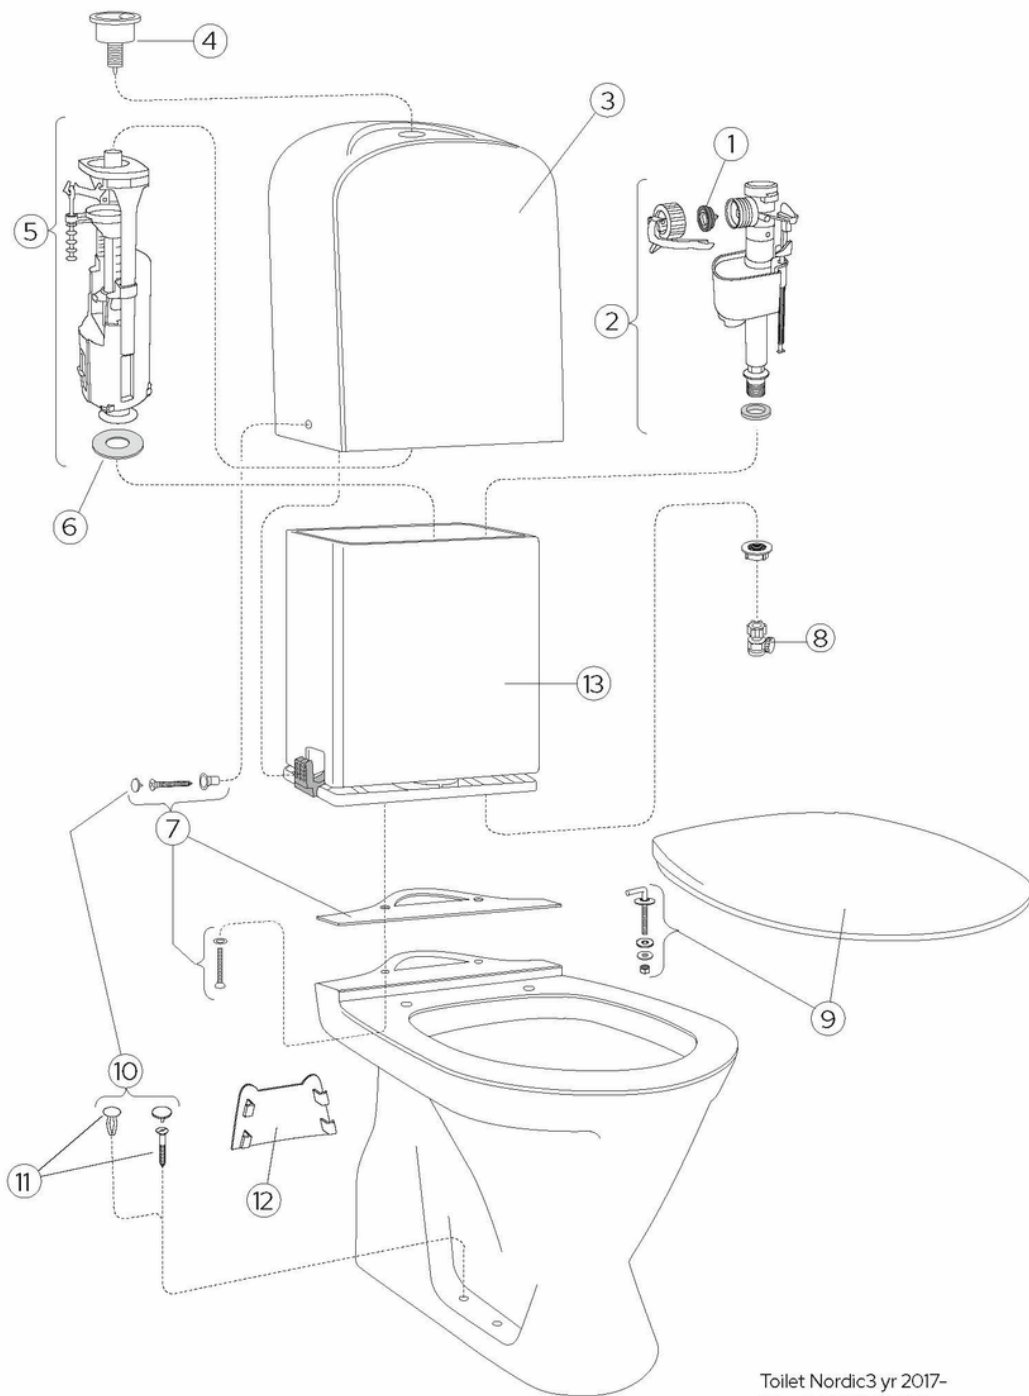

Spare parts

Toilet Nordic3 yr 2017-
(Rev 3. 2024-12-02)

No.	Product	Art-no.
1a	Membrane	9GS01400
1b	Membrane	9GN00300
2	Inlet valve	9GN00210
3	Cistern housing	GB184700001200
4a	Outlet valve with push button	GB19299S3953
4b	Flush button Duo, chrome	GB19299S3951
6	Valve housing gasket	9GS01700
7b	Mounting kit	GB19299P0204
8	Shut-off valve	GB1929900503
9a	Toilet seat Nordic³ 9M64 - Standard	9M646101
9b	Toilet seat Nordic³ 8780 - rigid fixings	8780G101
9c	Toilet seat Nordic³ - SC/QR	8780S101
9d	Stainless steel fixings for 8780G101, pair	92241961
9e	Stainless steel fixings for 8780S101, pair	92211761
9f	Damper for 8780S101	92242400
10	Plug bag, complete	GB19299P0207
11	Screw bag	GB1929900365