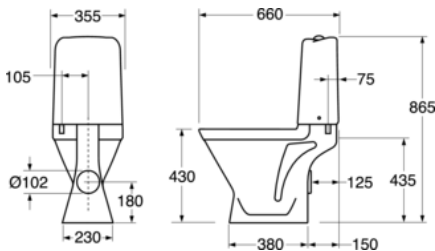

Quality of life since 1825

Toilet Nordic³ 3510 - hidden P-trap

Dual flush 6/3L, without seat

Product features

- Functional design with standard Scandinavian dimensions
- Full-coverage condensation-free flush tank

Article numbers

Art-no.
GB113510301203

EAN
7391530066837

Packaging information

Length: 680 mm | Width: 360 mm | Height: 940 mm
Weight: 28 kg
Weight: 1 pc

Assembling & Care

Screwed to the floor with four screws. Alternative mounting on floor with glue. Caps for screws and white plugs for screw holes for gluing included. The P-trap makes it possible to connect the waste pipe to floor, straight against the wall, or to the side at any angle (must be less than 90 degrees). See included installation guide.

Energy labeling and certifications

- CE approved, SS-EN 33 dimensioning and SS-EN 997 function

Technical information

- Flushing - water quantity: 3/6 L Dobbeltskyl
- Standard connection dimension: c/c 155mm sitsfäste