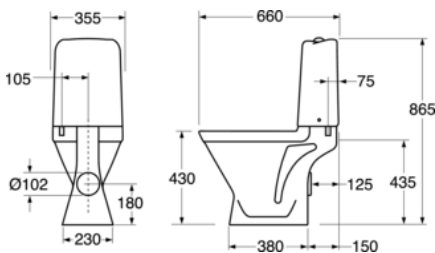

## Packaging information

---

Length: 680 mm | Width: 360 mm | Height: 940 mm  
Weight: 28 kg  
Weight: 1 pc

## Assembling & Care

---

Screwed to the floor with four screws. Alternative mounting on floor with glue. Caps for screws and white plugs for screw holes for gluing included. The P-trap makes it possible to connect the waste pipe to floor, straight against the wall, or to the side at any angle (must be less than 90 degrees). See included installation guide.

## Technical information

---

- Flushing - water quantity: 3/6 L Dobbeltskyl
- Trap & Outlet: Hidden trap S-Trap
- Standard connection dimension: c/c 155mm sitsfäste