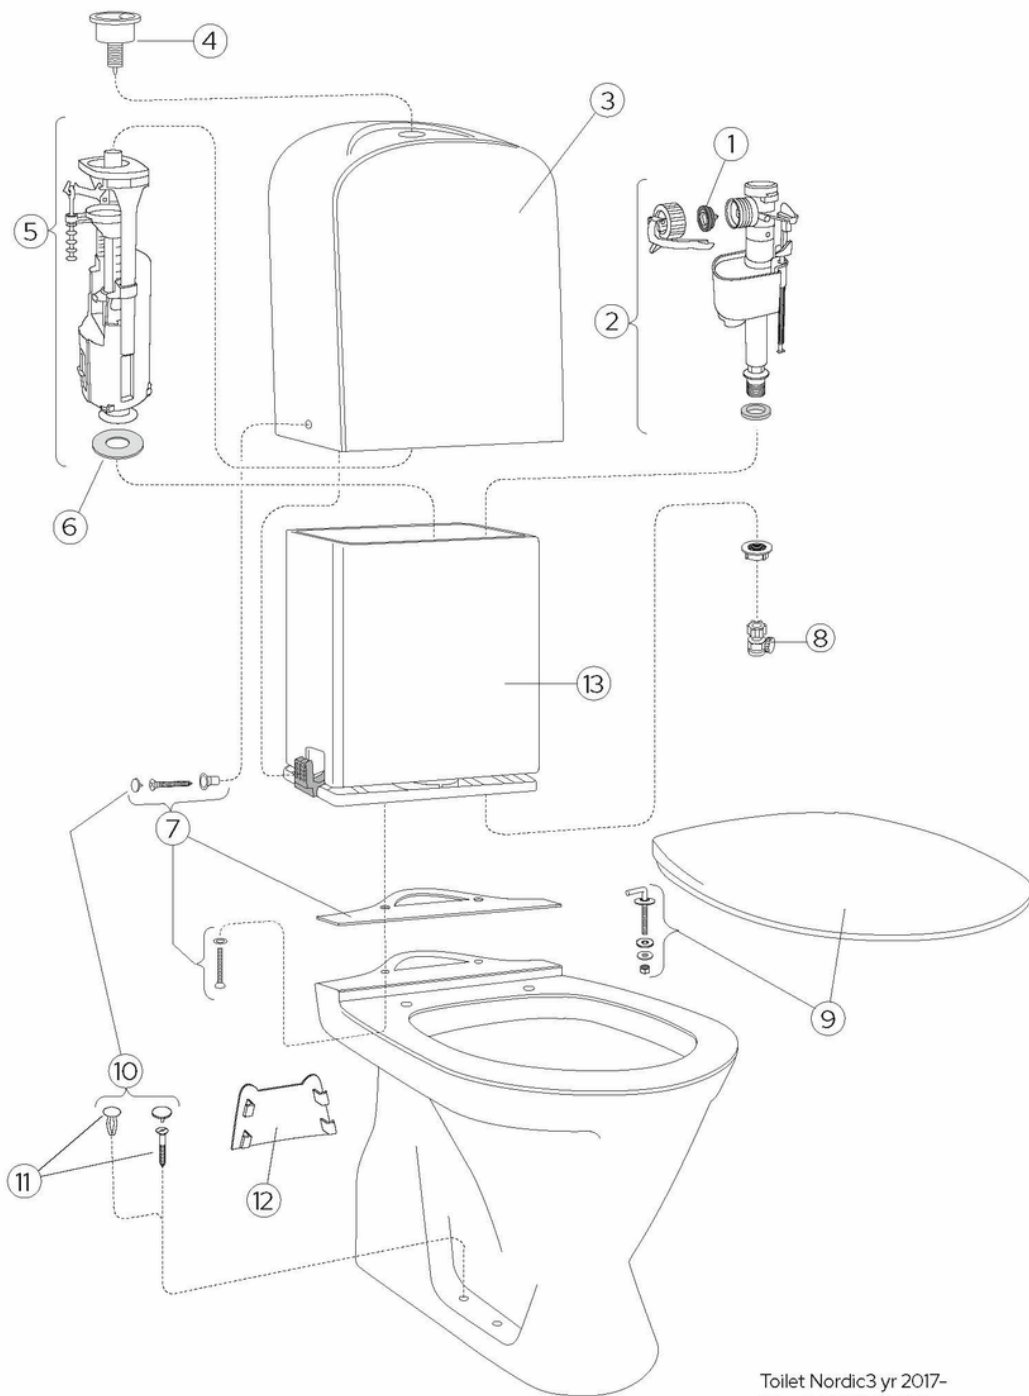

Spare parts

Toilet Nordic3 yr 2017-
(Rev 3. 2024-12-02)

No.	Product	Art-no.
1a	Membrane	9GS01400
1b	Membrane	9GN00300
2	Inlet valve	9GN00210
3	Cistern housing	GB184700001200
4a	Outlet valve with push button	GB19299S3953
4b	Flush button Duo, chrome	GB19299S3951
6	Valve housing gasket	9GS01700
7b	Mounting kit	GB19299P0204
8	Shut-off valve	GB1929900503
9a	Toilet seat Nordic³ 9M64 - Standard	9M646101
9b	Toilet seat Nordic³ 8780 - rigid fixings	8780G101
9c	Toilet seat Nordic³ - SC/QR	8780S101
9d	Stainless steel fixings for 8780G101, pair	92241961
9e	Seat hinges	GB92211761
9f	Damper for 8780S101	92242400
9g	Buffer set	GB92242101
10	Plug bag, complete	GB19299P0207
11	Screw bag	GB1929900365
21	Soft Close damper	GB92242400