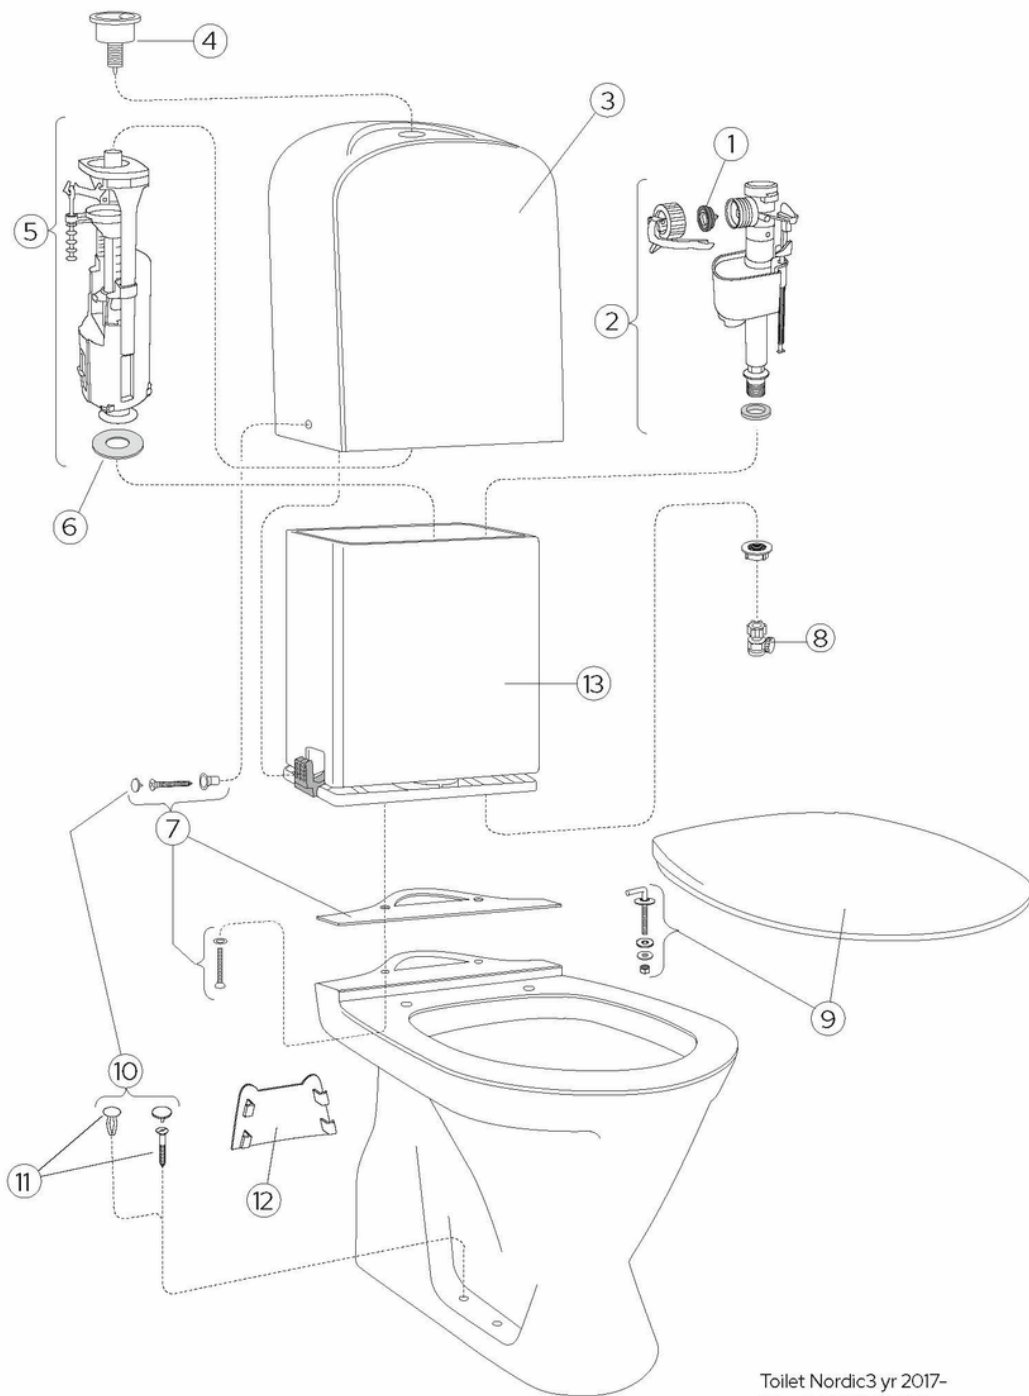

Quality of life since 1825

Toilet Nordic³ 3510 - hidden P-trap

Dual flush 6/3L, without seat

Product features

- Functional design with standard Scandinavian dimensions
- Full-coverage condensation-free flush tank

Article numbers

Art-no.
GB113510301203

EAN
7391530066837

Packaging information

Length: 680 mm | Width: 360 mm | Height: 940 mm
Weight: 28 kg
Weight: 1 pc

Assembling & Care

Screwed to the floor with four screws. Alternative mounting on floor with glue. Caps for screws and white plugs for screw holes for gluing included. The P-trap makes it possible to connect the waste pipe to floor, straight against the wall, or to the side at any angle (must be less than 90 degrees). See included installation guide.

Energy labeling and certifications

- CE approved, SS-EN 33 dimensioning and SS-EN 997 function

Technical information

- Flushing - water quantity: 3/6 L Dobbeltskyl
- Standard connection dimension: c/c 155mm sitsfäste

Spare parts

Toilet Nordic3 yr 2017-
(Rev 3. 2024-12-02)

No.	Product	Art-no.
1a	Membrane	9GS01400
1b	Membrane	9GN00300
2	Inlet valve	9GN00210
3	Cistern housing	GB184700001200
4a	Outlet valve with push button	GB19299S3953
4b	Flush button Duo, chrome	GB19299S3951
6	Valve housing gasket	9GS01700
7b	Mounting kit	GB19299P0204
8	Shut-off valve	GB1929900503
9a	Toilet seat Nordic ³ 9M64 - Standard	9M646101
9b	Toilet seat Nordic ³ 8780 - rigid fixings	8780G101
9c	Toilet seat Nordic ³ - SC/QR	8780S101
9d	Stainless steel fixings for 8780G101, pair	92241961
9e	Seat hinges	GB92211761
9f	Damper for 8780S101	92242400
9g	Buffer set	GB92242101
10	Plug bag, complete	GB19299P0207
11	Screw bag	GB1929900365
21	Soft Close damper	GB92242400