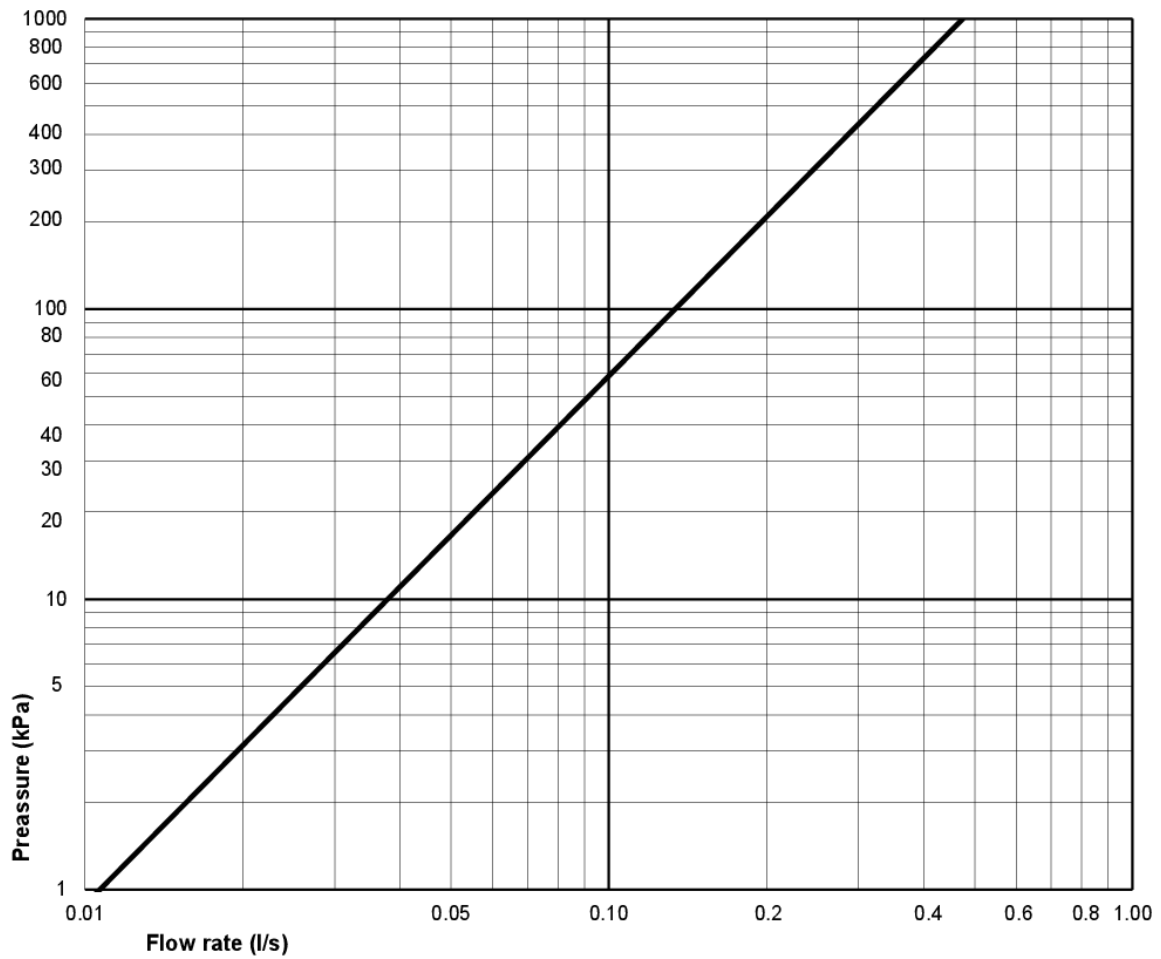

No.	Product	Art-no.
1a	Membrane	9GS01400
1b	Membrane	9GN00300
2	Inlet valve	9GN00210
3	Cistern housing	GB184700001200
4a	Outlet valve with push button	GB19299S3953
4b	Flush button Duo, chrome	GB19299S3951
6	Valve housing gasket	9GS01700
7b	Mounting kit	GB19299P0204
8	Shut-off valve	GB1929900503
9a	Toilet seat Nordic³ 9M64 - Standard	9M646101
9b	Toilet seat Nordic³ 8780 - rigid fixings	8780G101
9c	Toilet seat Nordic³ - SC/QR	8780S101
9d	Stainless steel fixings for 8780G101, pair	92241961
9e	Seat hinges	GB92211761
9f	Damper for 8780S101	92242400
9g	Buffer set	GB92242101
10	Plug bag, complete	GB19299P0207
11	Screw bag	GB1929900365
21	Soft Close damper	GB92242400

SMARTER
BATHROOMS

FLOW CHART

FILL VALVE - 9GS01300

A MEMBER OF THE
VILLEROY & BOCH GROUP

Villeroy & Boch Gustavsberg AB
Box 400, 134 29 Gustavsberg
Phone +46 (0)8-570 391 00
www.gustavsberg.com | info@gustavsberg.com