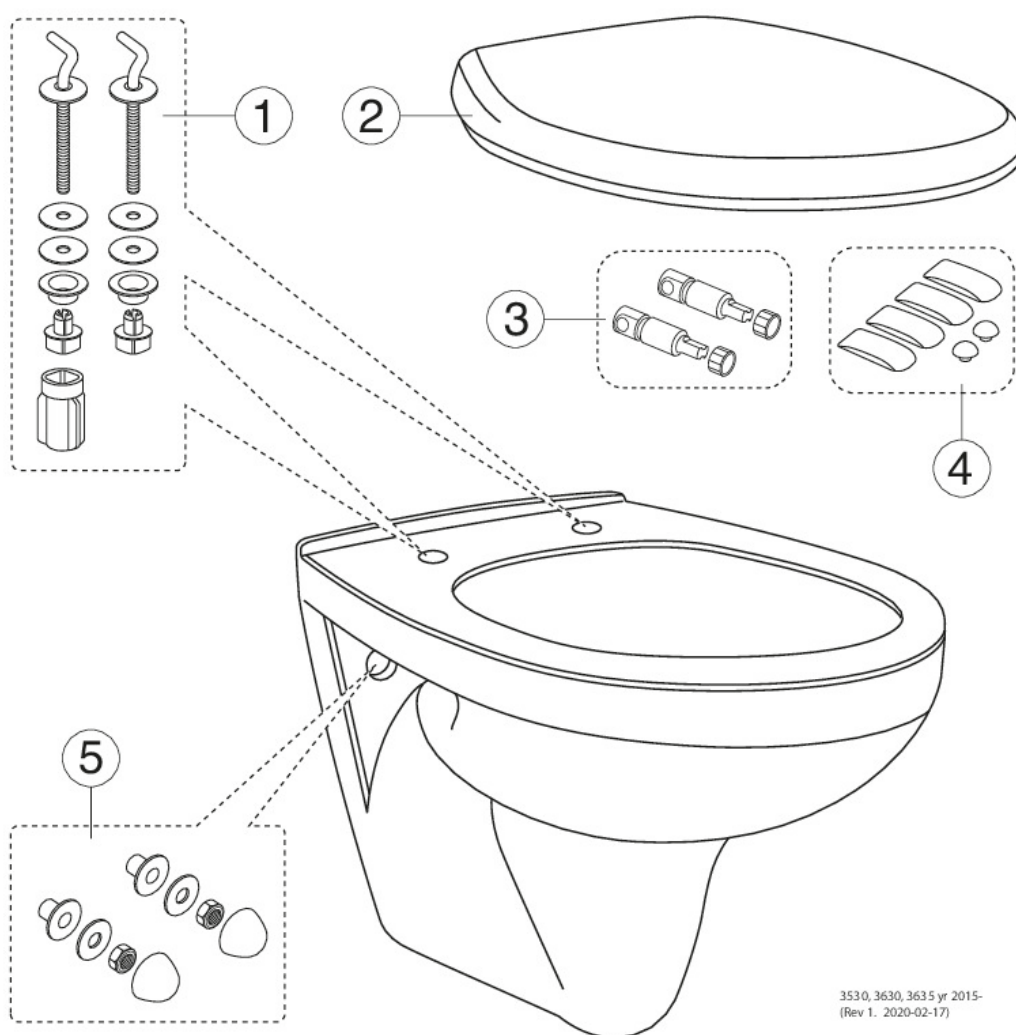

Quality of life since 1825

Wall hung toilet Nordic³ 3530

Without seat.

Product features

- Functional design, standard Scandinavian dimensions
- Glazed under the flush edge for simplified cleaning
- Works with our Triomont fixtures

Article numbers

Art-no.	EAN
GB113530001000	7391530066851

Packaging information

Length: 460 mm | Width: 400 mm | Height: 550 mm
Weight: 18.5 kg
Weight: 1 pc

Assembling & Care

Intended for installation with our Triomont fixtures. Mounted with bolts directly on the wall. Washers, bushings and nuts (M12) included, but not bolts (included with Triomont fixture). Bolt projection from finished wall must be 60 ± 2 mm. See included installation instructions.

Energy labeling and certifications

- The product follows AMA recommendations, SS-EN 33 dimensioning and SS-EN 997 function Complies with Safe Water installation requirements CE approved

Technical information

- CO2 Footprint: 38 kg
- Flushing - water quantity: 6/3 Dual flush 6/3 (L)

Spare parts

3530, 3630, 3635 yr 2015-
(Rev 1. 2020-02-17)

No.	Product	Art-no.
1a	Seat hinges	GB92091261
1b	Seat hinges	GB92091161
2a	Toilet seat Nordic ³ 9M64 - Standard - short hinges	9M648101
2b	Toilet seat Nordic ³ 8780 - Solid fittings - short hinges	8780G801
2c	Toilet seat Nordic ³ - SC/QR - short hinges	8780S801
5	Wall-mounting kit	92185901
9f	Damper for 8780S101	92242400