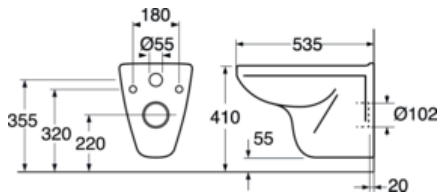

Article numbers

Art-no.	EAN
GB113530001000	7391530066851

Packaging information

Length: 460 mm | Width: 400 mm | Height: 550 mm
Weight: 18.5 kg
Weight: 1 pc

Assembling & Care

Intended for installation with our Triomont fixtures. Mounted with bolts directly on the wall. Washers, bushings and nuts (M12) included, but not bolts (included with Triomont fixture). Bolt projection from finished wall must be 60 ± 2 mm. See included installation instructions.

Energy labeling and certifications

- The product follows AMA recommendations, SS-EN 33 dimensioning and SS-EN 997 function Complies with Safe Water installation requirements CE approved

Technical information

- CO2 Footprint: 38 kg
- Flushing - water quantity: 6/3 Dual flush 6/3 (L)

Spare parts

3530, 3630, 3635 yr 2015-
(Rev 1. 2020-02-17)

No.	Product	Art-no.
1a	Seat hinges	GB92091261
1b	Seat hinges	GB92091161
2a	Toilet seat Nordic ³ 9M64 - Standard - short hinges	9M648101
2b	Toilet seat Nordic ³ 8780 - Solid fittings - short hinges	8780G801
2c	Toilet seat Nordic ³ - SC/QR - short hinges	8780S801
5	Wall-mounting kit	92185901
9f	Damper for 8780S101	92242400