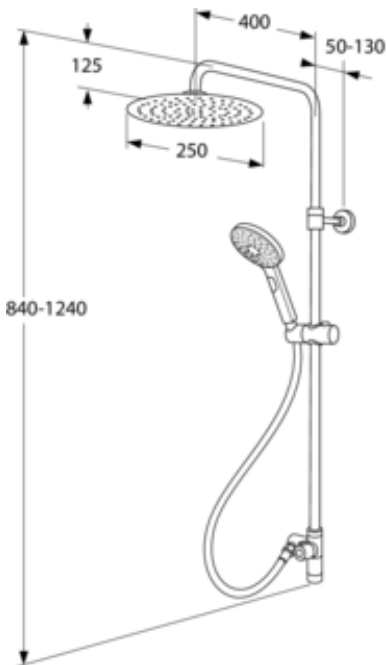

Quality of life since 1825

Shower column Round

Product features

- Super slim head shower with generous water flow
- 3-functional hand shower with a pushbutton
- Telescopically adjustable height of the shower bar

Article numbers

Art-no.
GB41103230

EAN
7393792231190

Packaging information

Length: 714 mm | Width: 368 mm | Height: 94 mm

Weight: 3.2 kg

Weight: 1 pc

Assembling & Care

Installed per included instructions.

Energy labeling and certifications

Spare parts

No.	Product	Art-no.
1	External handle diverter	GB41639439
2	Hand shower, Round	GB41639440
3	Head shower, Round	GB41639442
4	Wall brace	GB41639444
5	Slider 22 mm	GB41639445
6	Gasket set	GB41639446
7	Elevation of head shower rod	GB41639512
8	Soap shelf	GB41639513
9	Hose	GB41636266 00
10	Flow restrictor	GB41639485
11	Top fixing	GB41639586 01