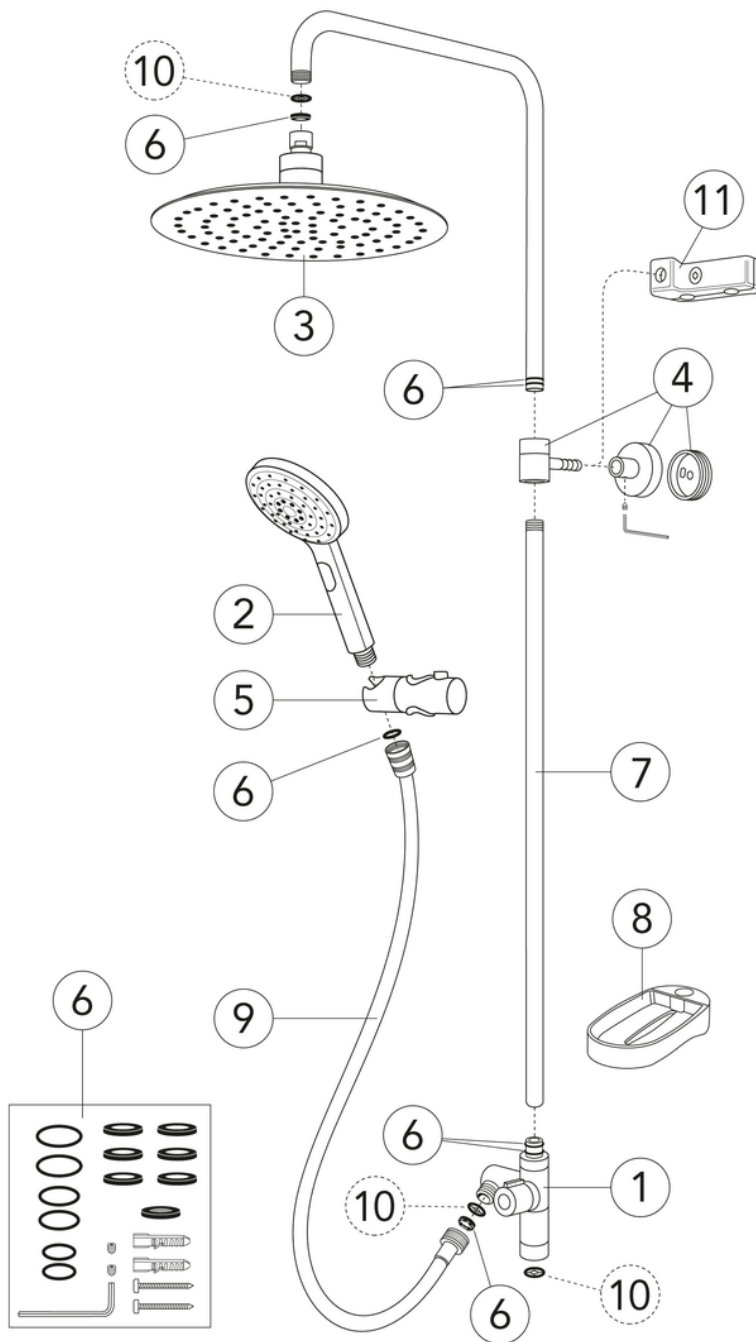

Quality of life since 1825

Shower column Round

Product features

- Super slim head shower with generous water flow
- 3-functional hand shower with a pushbutton
- Telescopically adjustable height of the shower bar

Article numbers

Art-no.
GB41103230

EAN
7393792231190

Packaging information

Length: 714 mm | Width: 368 mm | Height: 94 mm

Weight: 3.2 kg

Weight: 1 pc

Assembling & Care

Installed per included instructions.

Energy labeling and certifications

Spare parts

No.	Product	Art-no.
1	External handle diverter	GB41639439
2	Hand shower, Round	GB41639440
3	Head shower, Round	GB41639442
4	Wall brace	GB41639444
5	Slider 22 mm	GB41639445
6	Gasket set	GB41639446
7	Elevation of head shower rod	GB41639512
8	Soap shelf	GB41639513
9	Hose	GB41636266 00
10	Flow restrictor	GB41639485
11	Top fixing	GB41639586 01