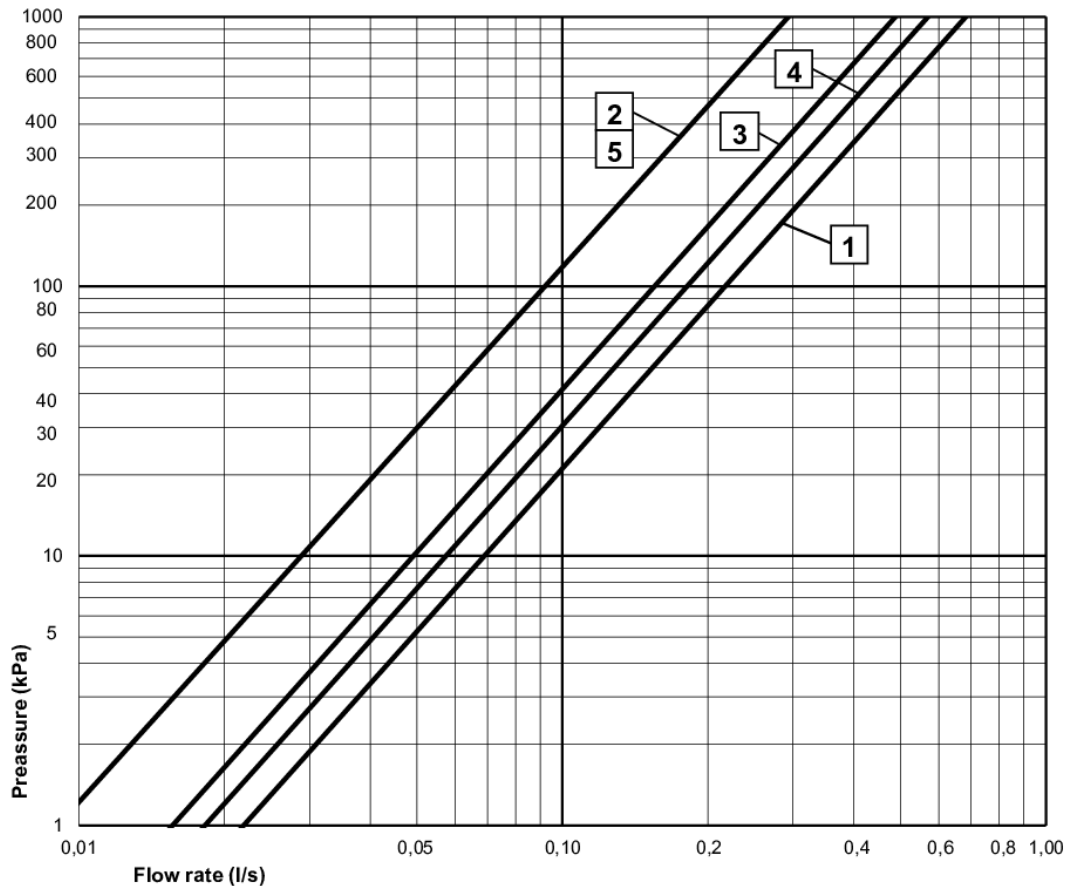

GUSTAVSBERG/

FLOW CHART/

SKANDIC SHOWER COLUMN ROUND

GUSTAVSBERG /
SMARTER BATHROOMS

- **1** Head shower
- **2** Hand shower
- **3** Bathtub outlet, spout GB41638759
- **4** Bathtub outlet, spout GB41638760
- **5** Hand shower outlet, spouts GB41638759, GB41638760

Valid for curve **1**

- Flowrate at 300 kPa:	0,375 l/s
- Pressure at flow 0,1 l/s:	21 kPa
- Pressure at flow 0,2 l/s:	85 kPa
- Pressure at flow 0,33 l/s:	231 kPa

Villeroy & Boch Gustavsberg AB / Box 400, 134 29 Gustavsberg / Phone +46 (0)8-570 391 00 / www.gustavsberg.com / info@gustavsberg.com