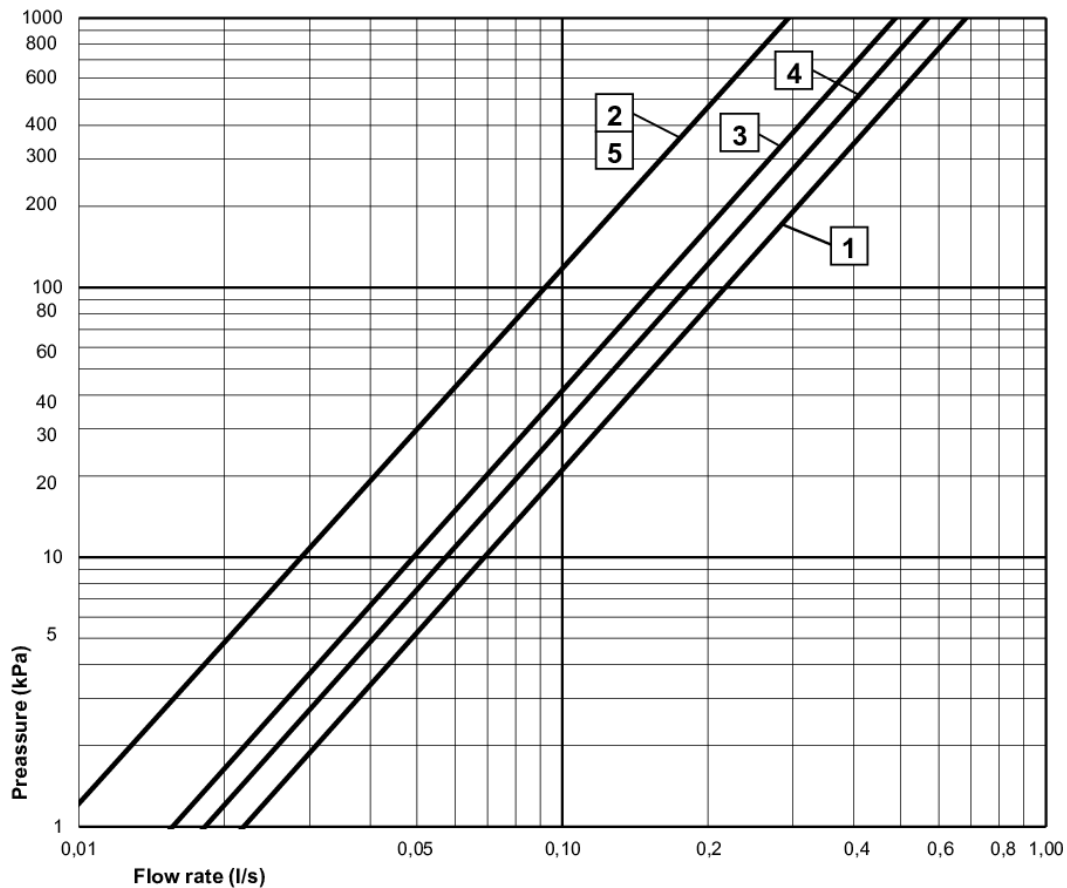

GUSTAVSBERG/

FLOW CHART/

NAUTIC SHOWER COLUMN ROUND

GUSTAVSBERG /
SMARTER BATHROOMS

- **1** Head shower
- **2** Hand shower
- **3** Bathtub outlet, spout GB41638759
- **4** Bathtub outlet, spout GB41638760
- **5** Hand shower outlet, spouts GB41638759, GB41638760

Valid for curve **1**

- Flowrate at 300 kPa:	0,375 l/s
- Pressure at flow 0,1 l/s:	21 kPa
- Pressure at flow 0,2 l/s:	85 kPa
- Pressure at flow 0,33 l/s:	231 kPa

Villeroy & Boch Gustavsberg AB / Box 400, 134 29 Gustavsberg / Phone +46 (0)8-570 391 00 / www.gustavsberg.com / info@gustavsberg.com