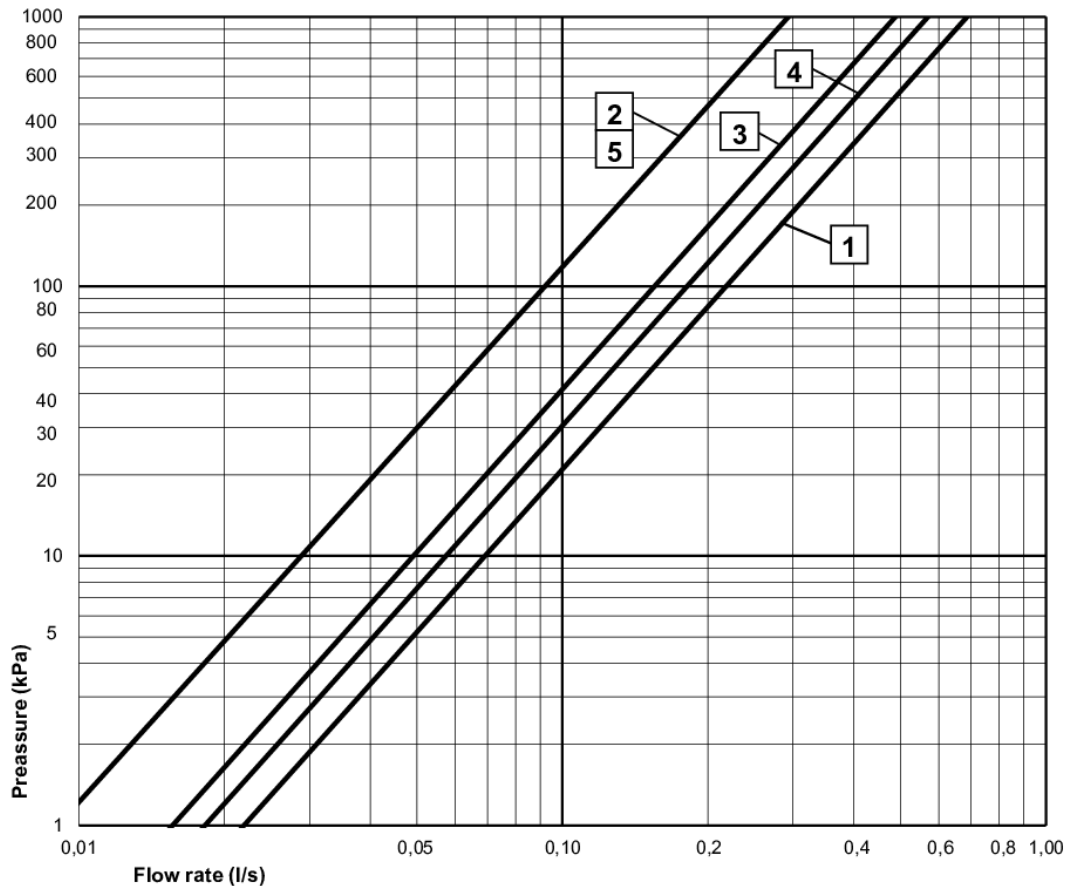

Teknisk information

- Anslutningsdimension: 150 c-c

GUSTAVSBERG/

FLOW CHART/

NAUTIC SHOWER COLUMN SQUARE

GUSTAVSBERG /
SMARTER BATHROOMS

- 1** Head shower
- 2** Hand shower
- 3** Bathtub outlet, spout GB41638759
- 4** Bathtub outlet, spout GB41638760
- 5** Hand shower outlet, spouts GB41638759, GB41638760

Valid for curve **1**

- Flowrate at 300 kPa:	0,375 l/s
- Pressure at flow 0,1 l/s:	21 kPa
- Pressure at flow 0,2 l/s:	85 kPa
- Pressure at flow 0,33 l/s:	231 kPa

Villeroy & Boch Gustavsberg AB / Box 400, 134 29 Gustavsberg / Phone +46 (0)8-570 391 00 / www.gustavsberg.com / info@gustavsberg.com