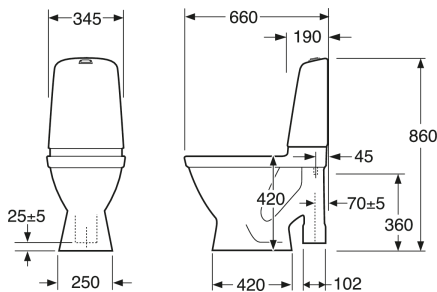

Article numbers

Art-no.
GB111591201203

EAN
7391530068947

Packaging information

Length: 680 mm | Width: 360 mm | Height: 940 mm
Weight: 32 kg
Weight: 1 pc

Assembling & Care

Energy labeling and certifications

- CE approved, SS-EN 33 dimensioning and SS-EN 997 function

Technical information

- CO2 Footprint: 74.33 kg
- Flushing - water quantity: 2/4 L Dobbeltskyl
- Trap à Outlet: S-Trap Open trap
- Standard connection dimension: c/c 155mm sitsfäste