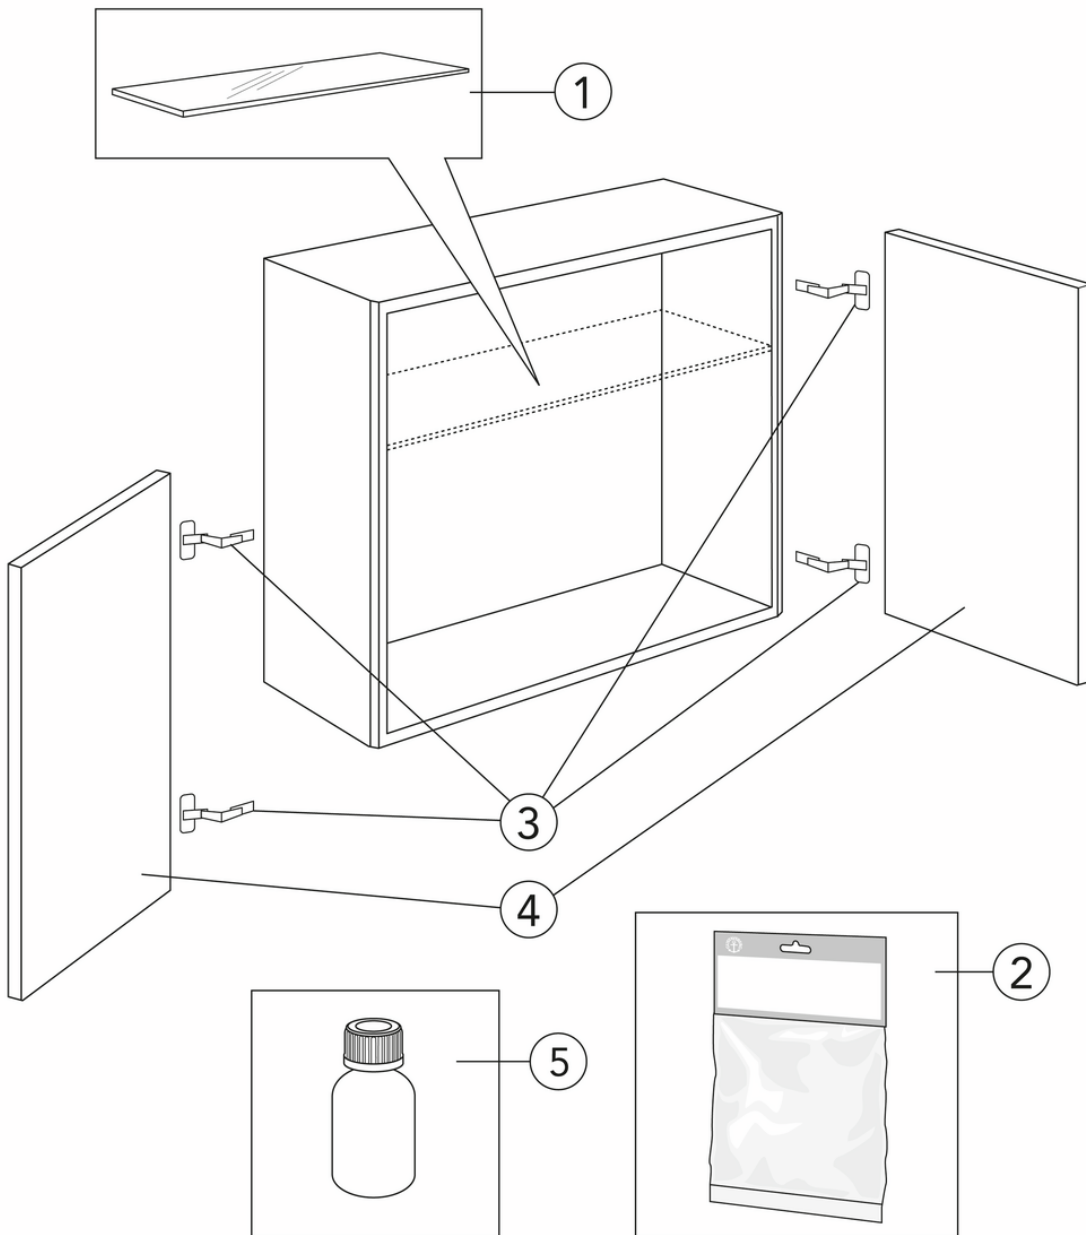

Quality of life since 1825

Wall cabinet Graphic – 60 x 16 cm

Green

Product features

MOISTURE
RESISTANT

SOFT CLOSE
FURNITURE

- Can be combined to make modules with Graphic wall- and tall cabinets
- Also available 32 cm deep, for even more storage in small spaces
- Suspension system – easy to mount and adjust on walls

Article numbers

Art-no.
GB71GCSC6016GN

EAN
7391530071282

Packaging information

Length: 610 mm | Width: 170 mm | Height: 570 mm

Weight: 14 kg

Weight: 1 pc

Assembling & Care

Energy labeling and certifications

Spare parts

Graphic furnitur wall cabinet yr 2016-
(Rev 2. 2024-01-09)

No.	Product	Art-no.
1a	Glass shelf	GB8148000053
1b	Glass shelf	GB8148000054
2a	Spare parts bag 4	GB8148000008
2b		GB8148000006
3	Hinge, 110 degrees	GB8148000112
4a	Door	GB8148000114
4b	Door	GB8148000115
4c	Door	GB8148000116
4d	Door	GB8148000134
4e	Door Wall cab Graphic Beige	GB8148000232
5a	Touch-up paint, Graphic, Gray NCS-S-4502-Y	GB8148000004
5b	Touch-up paint, Artic & Graphic White NCS-S-0500	GB8148000003
5c	Touch-up paint, Graphic, Green NCS 7010-G50Y	GB8148000136