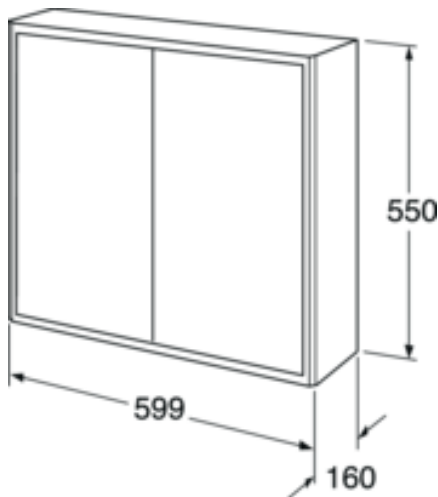

Quality of life since 1825

Wall cabinet Graphic – 60 x 16 cm

Green

Product features

MOISTURE
RESISTANT

SOFT CLOSE
FURNITURE

- Can be combined to make modules with Graphic wall- and tall cabinets
- Also available 32 cm deep, for even more storage in small spaces
- Suspension system – easy to mount and adjust on walls

Article numbers

Art-no.
GB71GCSC6016GN

EAN
7391530071282

Packaging information

Length: 610 mm | Width: 170 mm | Height: 570 mm

Weight: 14 kg

Weight: 1 pc

Assembling & Care

Energy labeling and certifications

Spare parts

Graphic furnitur wall cabinet yr 2016-
(Rev 2. 2024-01-09)

No.	Product	Art-no.
1a	Glass shelf	GB8148000053
1b	Glass shelf	GB8148000054
2a	Spare parts bag 4	GB8148000008
2b		GB8148000006
3	Hinge, 110 degrees	GB8148000112
4a	Door	GB8148000114
4b	Door	GB8148000115
4c	Door	GB8148000116
4d	Door	GB8148000134
4e	Door Wall cab Graphic Beige	GB8148000232
5a	Touch-up paint, Graphic, Gray NCS-S-4502-Y	GB8148000004
5b	Touch-up paint, Artic & Graphic White NCS-S-0500	GB8148000003
5c	Touch-up paint, Graphic, Green NCS 7010-G50Y	GB8148000136