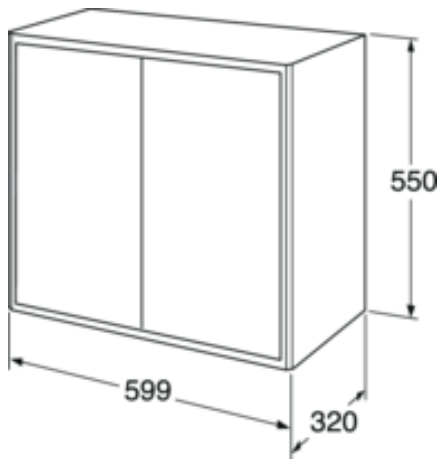

Quality of life since 1825

Wall cabinet Graphic – 60 x 32 cm

Green

Product features

MOISTURE
RESISTANT

SOFT CLOSE
FURNITURE

- Can be combined to make modules with Graphic wall- and tall cabinets
- Also available 16 cm deep – for flexible storage in small spaces
- Suspension system – easy to mount and adjust on walls

Article numbers

Art-no.
GB71GCSC6032GN

EAN
7391530071299

Packaging information

Length: 610 mm | Width: 330 mm | Height: 570 mm

Weight: 21 kg

Weight: 1 pc

Assembling & Care

Energy labeling and certifications

Spare parts

Graphic furnitur wall cabinet yr 2016-
(Rev 2. 2024-01-09)

No.	Product	Art-no.
1a	Glass shelf	GB8148000053
1b	Glass shelf	GB8148000054
2a	Spare parts bag 4	GB8148000008
2b		GB8148000006
3	Hinge, 110 degrees	GB8148000112
4a	Door	GB8148000114
4b	Door	GB8148000115
4c	Door	GB8148000116
4d	Door	GB8148000134
4e	Door Wall cab Graphic Beige	GB8148000232
5a	Touch-up paint, Graphic, Gray NCS-S-4502-Y	GB8148000004
5b	Touch-up paint, Artic & Graphic White NCS-S-0500	GB8148000003
5c	Touch-up paint, Graphic, Green NCS 7010-G50Y	GB8148000136