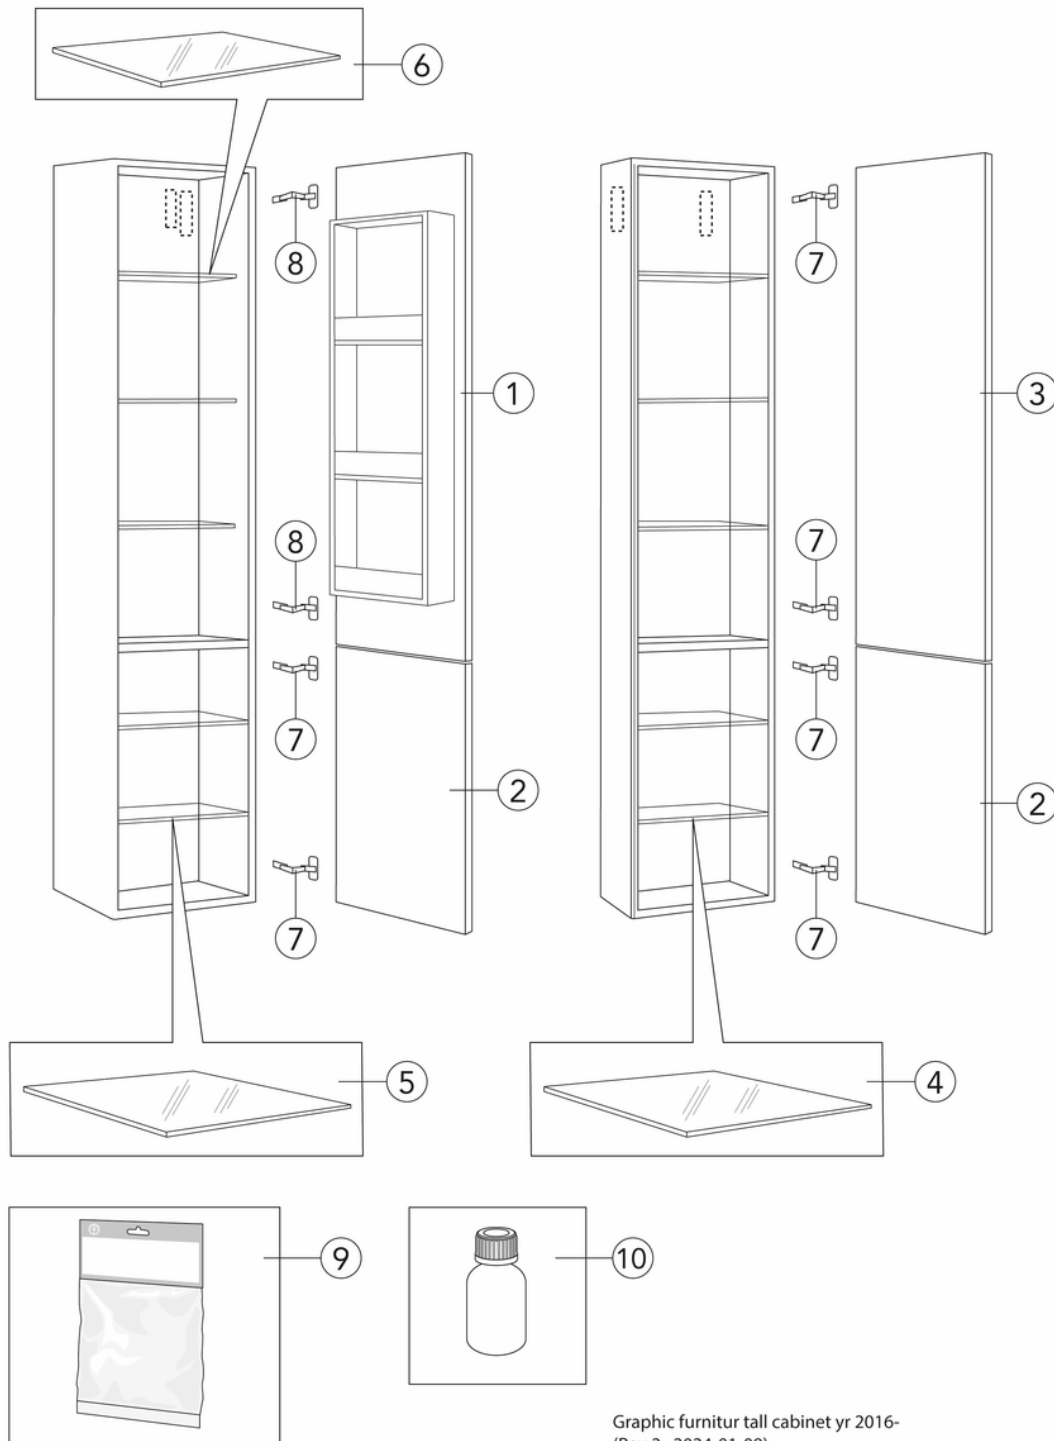

## Product features

---

MOISTURE  
RESISTANT

SOFT CLOSE  
FURNITURE

- Only 16 cm deep – for even more space in small bathrooms
- Can be combined to make modules with Graphic wall- and tall cabinets
- Suspension system that is easy to mount and adjust on walls

## Packaging information

---

Length: 310 mm | Width: 170 mm | Height: 1670 mm

Weight: 22 kg

Weight: 1 pc

## Assembling & Care

---

# Spare parts

Graphic furnitur tall cabinet yr 2016-  
(Rev 2. 2024-01-09)

No.	Product	Art-no.
1a	Door, top	GB8148000103
1b		GB8148000105
1c	Door, top	GB8148000104
1d	Door, top	GB8148000131
1e	Door upper, High cab 32 Graphic Beige	GB8148000229
2a		GB8148000106
2b	Door, bottom	GB8148000132
2c	Door, bottom	GB8148000108
2d		GB8148000107
2e	Door lower, High cab Graphic Beige	GB8148000230
3a	Door, top	GB8148000110
3b	Door, top	GB8148000109
3c	Door, top	GB8148000133
3d	Door, top	GB8148000111
3e	Door upper, High cab 16 Graphic Beige	GB8148000231
4	Glass shelf	GB8148000043
5	Glass shelf	GB8148000044
6	Glass shelf	GB8148000098
7	Hinge, 110 degrees	GB8148000112
8	Hinge	GB8148000014
9a	Spare parts bag 1	GB8148000005
9b		GB8148000006
10a	Touch-up paint, Artic & Graphic White NCS-S-0500	GB8148000003
10b	Touch-up paint, Graphic, Gray NCS-S-4502-Y	GB8148000004
10c	Touch-up paint, Graphic, Green NCS 7010-G50Y	GB8148000136