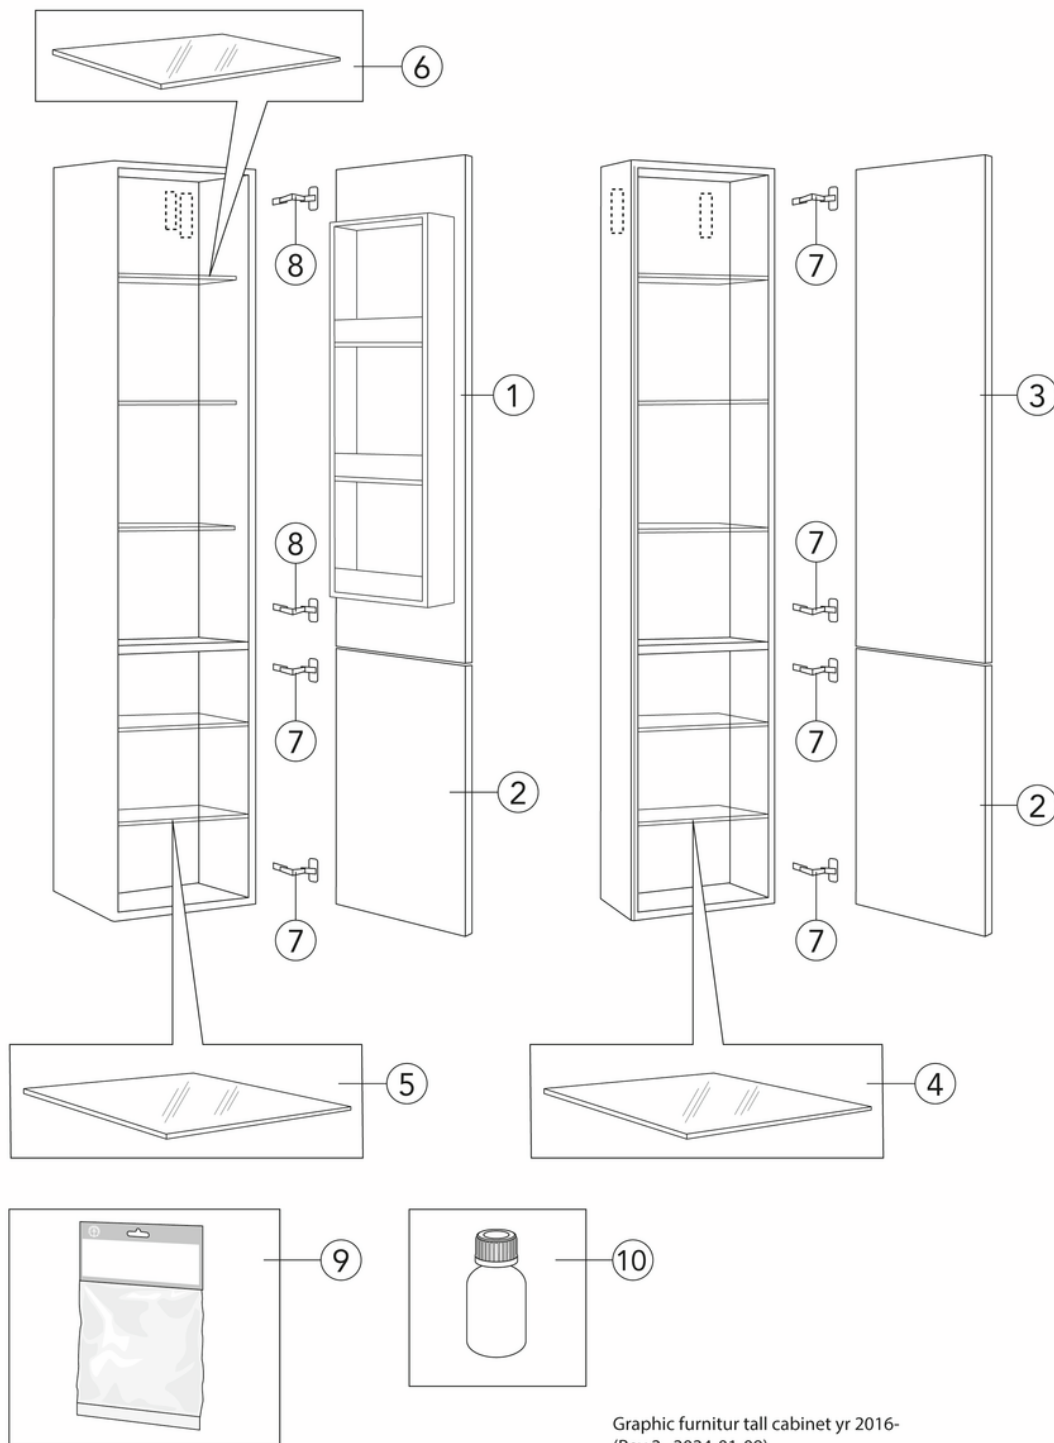

Quality of life since 1825

Bathroom storage, Graphic – deep

Tall cabinet, smooth green panel.

Product features

MOISTURE
RESISTANT

SOFT CLOSE
FURNITURE

- 32 cm deep with smart storage in the upper door
- Can be combined to make modules with Graphic wall- and tall cabinets
- Suspension system that is easy to mount and adjust on walls

Article numbers

Art-no.
GB71GCTC32GN

EAN
7391530071275

Packaging information

Length: 310 mm | Width: 330 mm | Height: 1670 mm

Weight: 33 kg

Weight: 1 pc

Assembling & Care

Energy labeling and certifications

Spare parts

Graphic furnitur tall cabinet yr 2016-
(Rev 2. 2024-01-09)

No.	Product	Art-no.
1a	Door, top	GB8148000103
1b		GB8148000105
1c	Door, top	GB8148000104
1d	Door, top	GB8148000131
1e	Door upper, High cab 32 Graphic Beige	GB8148000229
2a		GB8148000106
2b	Door, bottom	GB8148000132
2c	Door, bottom	GB8148000108
2d		GB8148000107
2e	Door lower, High cab Graphic Beige	GB8148000230
3a	Door, top	GB8148000110
3b	Door, top	GB8148000109
3c	Door, top	GB8148000133
3d	Door, top	GB8148000111
3e	Door upper, High cab 16 Graphic Beige	GB8148000231
4	Glass shelf	GB8148000043
5	Glass shelf	GB8148000044
6	Glass shelf	GB8148000098
7	Hinge, 110 degrees	GB8148000112
8	Hinge	GB8148000014
9a	Spare parts bag 1	GB8148000005
9b		GB8148000006
10a	Touch-up paint, Artic & Graphic White NCS-S-0500	GB8148000003
10b	Touch-up paint, Graphic, Gray NCS-S-4502-Y	GB8148000004
10c	Touch-up paint, Graphic, Green NCS 7010-G50Y	GB8148000136