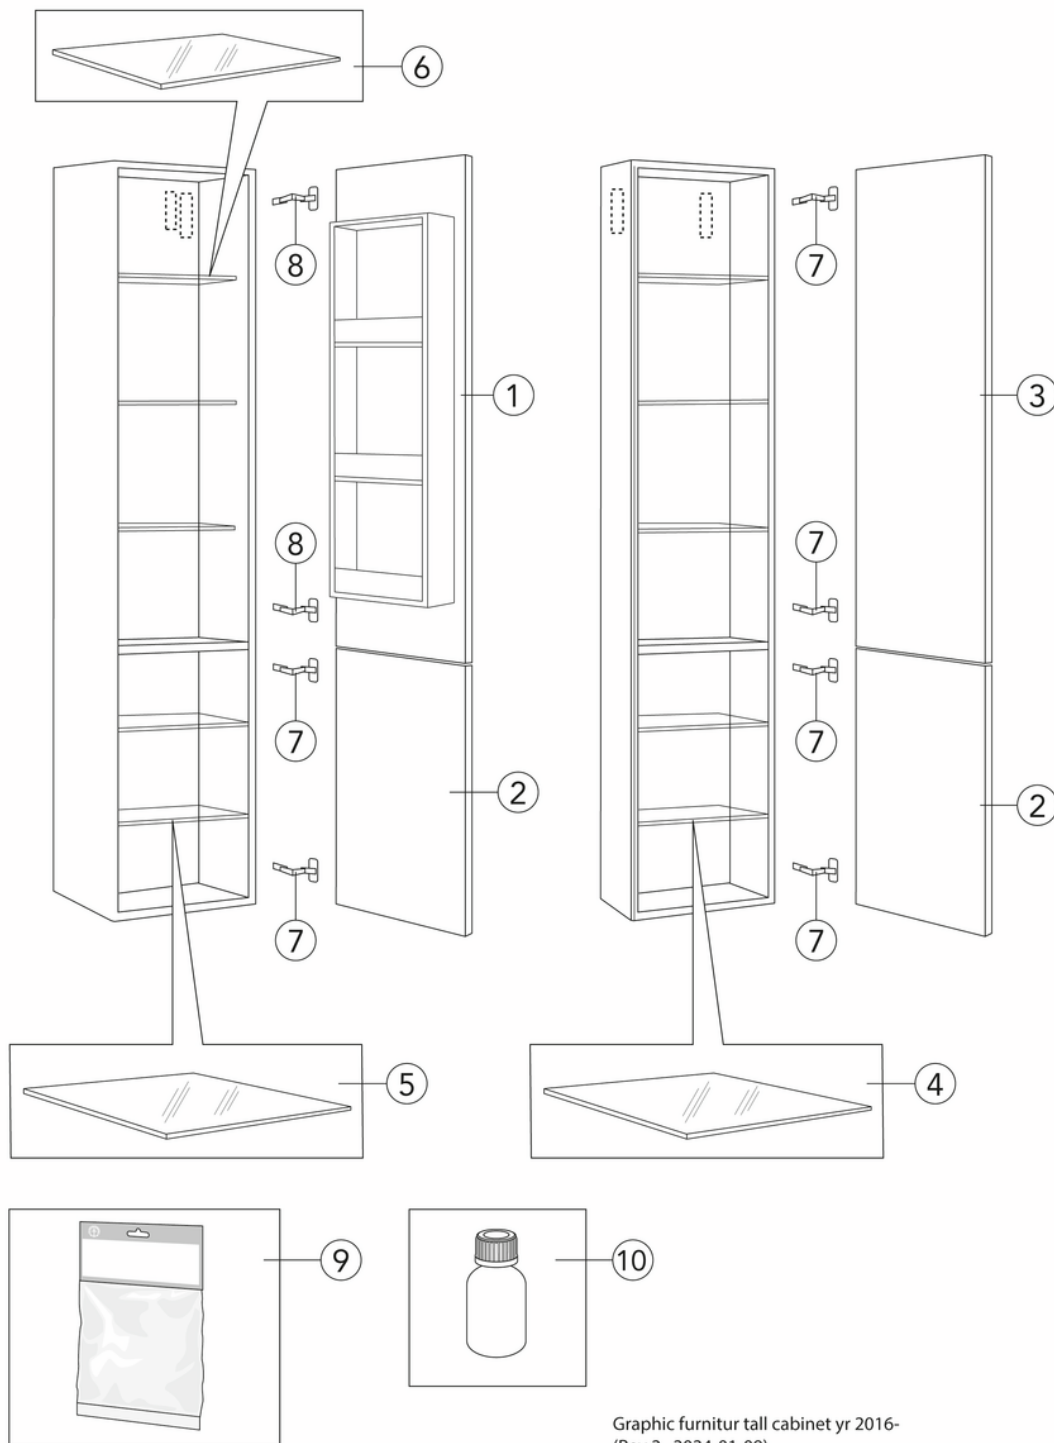

Quality of life since 1825

Tall cabinet Graphic – deep

Green

Product features

MOISTURE
RESISTANT

SOFT CLOSE
FURNITURE

- 32 cm deep with smart storage in the upper door
- Can be combined to make modules with Graphic wall- and tall cabinets
- Suspension system that is easy to mount and adjust on walls

Article numbers

Art-no.
GB71GCTC32GN

EAN
7391530071275

Packaging information

Length: 310 mm | Width: 330 mm | Height: 1670 mm

Weight: 33 kg

Weight: 1 pc

Assembling & Care

Energy labeling and certifications

Spare parts

Graphic furnitur tall cabinet yr 2016-
(Rev 2. 2024-01-09)

No.	Product	Art-no.
1a	Door, top	GB8148000103
1b		GB8148000105
1c	Door, top	GB8148000104
1d	Door, top	GB8148000131
1e	Door upper, High cab 32 Graphic Beige	GB8148000229
2a		GB8148000106
2b	Door, bottom	GB8148000132
2c	Door, bottom	GB8148000108
2d		GB8148000107
2e	Door lower, High cab Graphic Beige	GB8148000230
3a	Door, top	GB8148000110
3b	Door, top	GB8148000109
3c	Door, top	GB8148000133
3d	Door, top	GB8148000111
3e	Door upper, High cab 16 Graphic Beige	GB8148000231
4	Glass shelf	GB8148000043
5	Glass shelf	GB8148000044
6	Glass shelf	GB8148000098
7	Hinge, 110 degrees	GB8148000112
8	Hinge	GB8148000014
9a	Spare parts bag 1	GB8148000005
9b		GB8148000006
10a	Touch-up paint, Artic & Graphic White NCS-S-0500	GB8148000003
10b	Touch-up paint, Graphic, Gray NCS-S-4502-Y	GB8148000004
10c	Touch-up paint, Graphic, Green NCS 7010-G50Y	GB8148000136