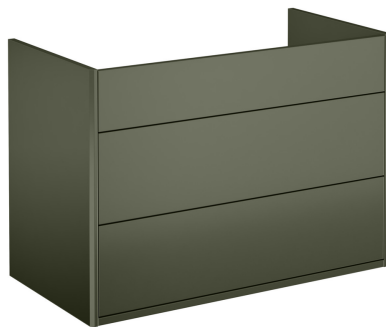

Assembling & Care

Energy labeling and certifications