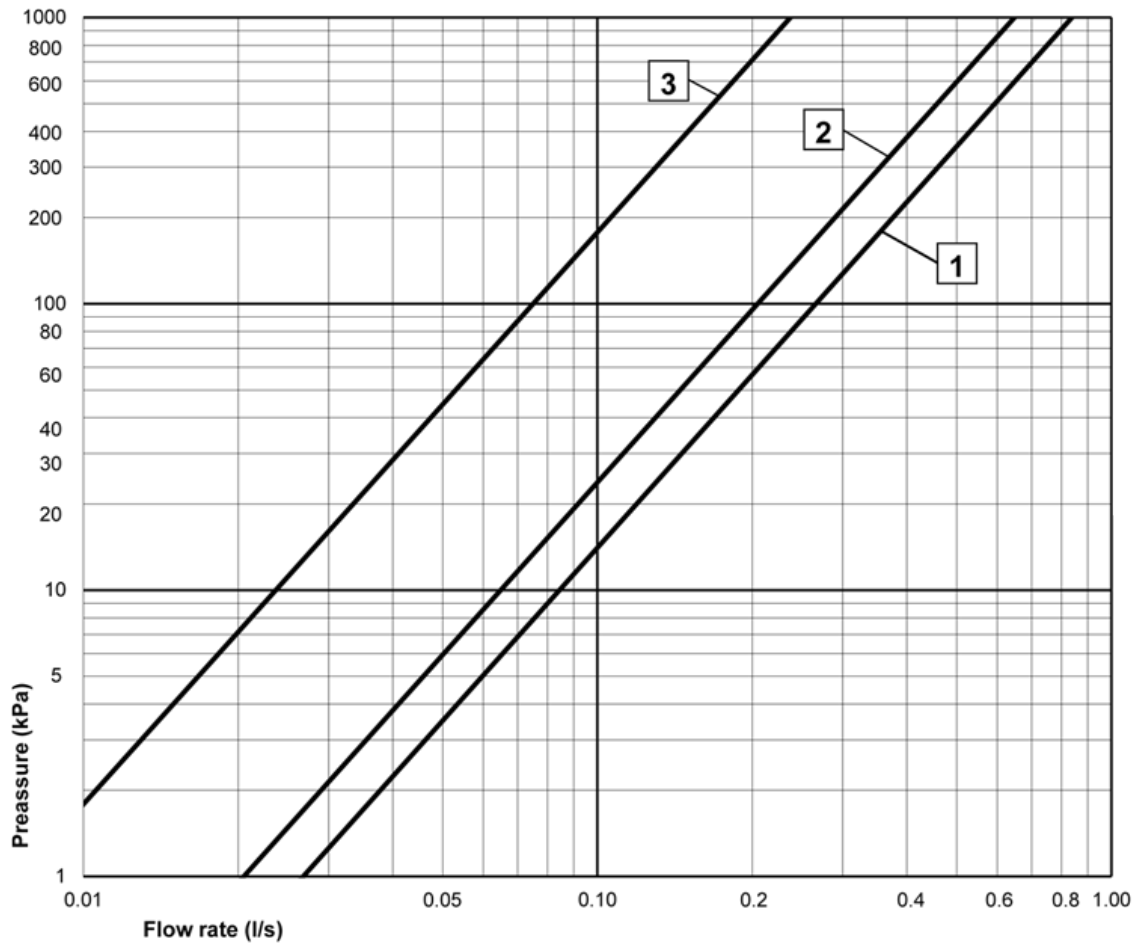

SMARTER
BATHROOMS

FLOW CHART

ESTETIC THERMOSTATIC BATHTUB AND SHOWER MIXER

- **1** Max flow (bath- and shower outlet)
- **2** Bathtub outlet
- **3** Shower set GB41103250

A MEMBER OF THE
VILLEROY & BOCH GROUP

Villeroy & Boch Gustavsberg AB
Box 400, 134 29 Gustavsberg
Phone +46 (0)8-570 391 00
www.gustavsberg.com | info@gustavsberg.com