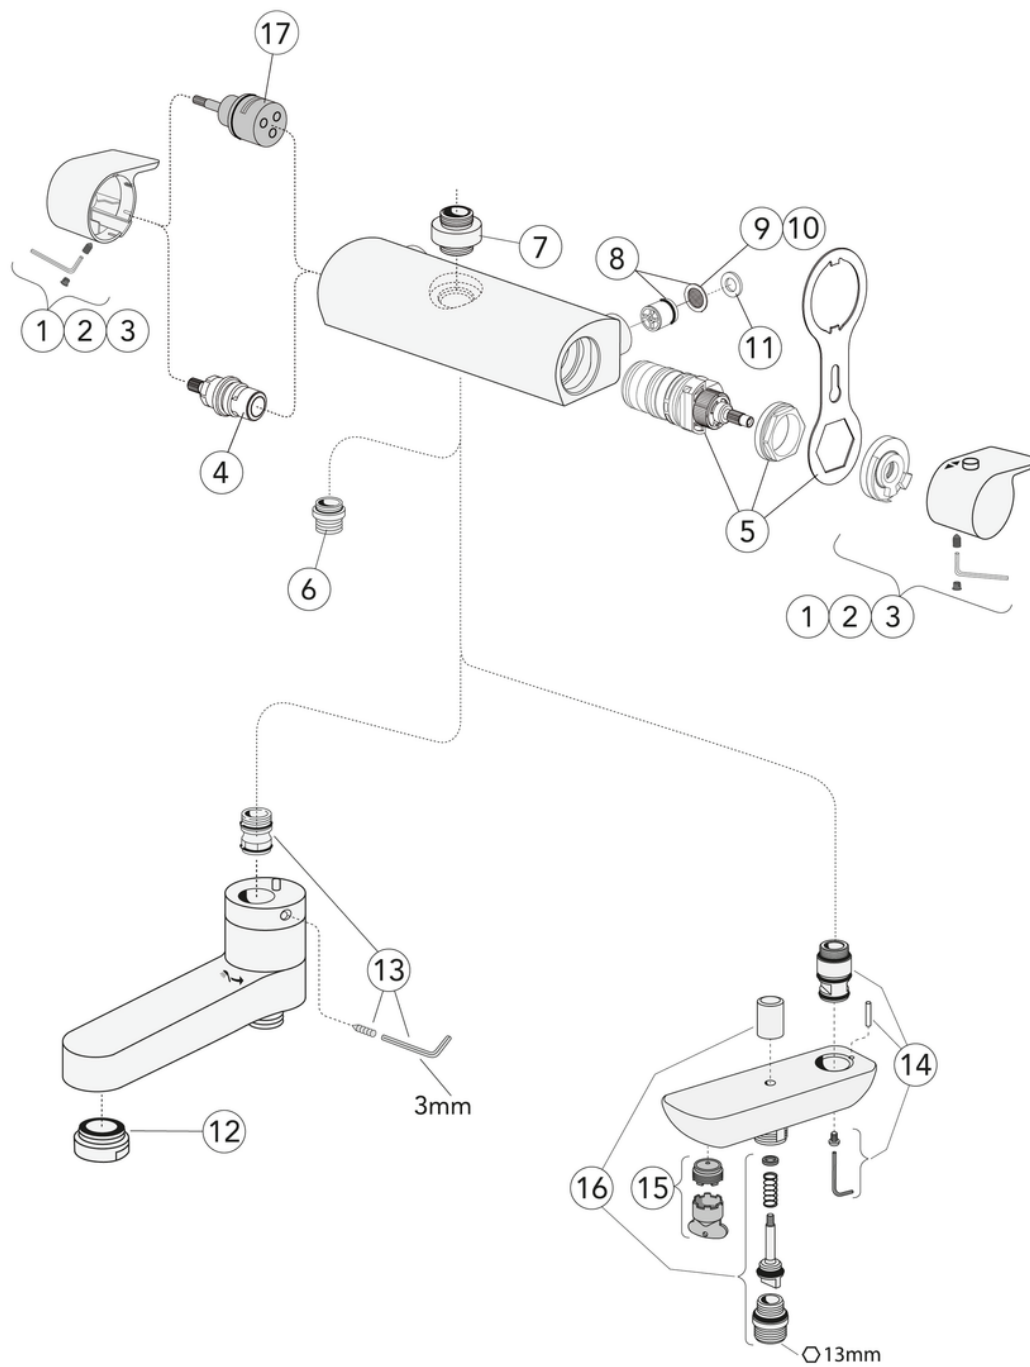

## Packaging information

Length: 370 mm | Width: 105 mm | Height: 75 mm  
Weight: 2.25 kg  
Weight: 1 pc

## Technical information

- Max. tap capacity (at 300 kPa): 0,46 l/s
- Pressure loss with flow (0,2 l/s) 57 kPa
- Standard connection dimension: 160 c-c

# Spare parts

ExplodedView Estetic\_thermomixer (Rev 2. 2022-04-20)

No.	Product	Art-no.
1	Handle for quantity and temperature side, Estetic	GB41639390 01
2	Knobs Estetic flow/temp. mat black	GB41639390 53
4	Valve top piece	GB41638529 01
5	Thermostatic cartridge	GB41638334 01
6	Connecting nipple	GB41634757 01
7	Outlet nipple	GB41638339 01
8	Non-return valve with filter	GB41632698 02
9	Filter for non-return valve	GB41635633 02
10	Filter for non-return valve	GB41635633 10
11	Gasket	GB41635641
12	Aerator	GB41637387 01
13	Connecting nipple	GB41636359 01
14	Connecting nipple	GB41639298 01
15	Aerator	GB41639282 01
16	Pull diverter	GB41639328 01
17	Diverter	GB41639500 01

# FLOW CHART

ESTETIC THERMOSTATIC BATHTUB AND SHOWER MIXER

- 1** Max flow (bath- and shower outlet)
- 2** Bathtub outlet
- 3** Shower set GB41103250

A MEMBER OF THE  
VILLEROY & BOCH GROUP

Villeroy & Boch Gustavsberg AB  
Box 400, 134 29 Gustavsberg  
Phone +46 (0)8-570 391 00  
[www.gustavsberg.com](http://www.gustavsberg.com) | [info@gustavsberg.com](mailto:info@gustavsberg.com)