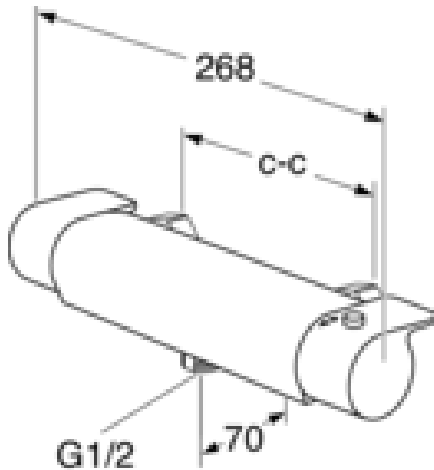

Technical information

- Max. tap capacity (at 300 kPa): 0,46 l/s
- Pressure loss with flow (0,2 l/s) 57 kPa
- Standard connection dimension: 160 c-c