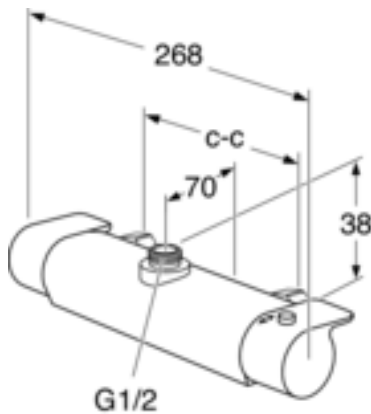

Assembling & Care

Energy labeling and certifications

Technical information

- Standard connection dimension: 160 c-c