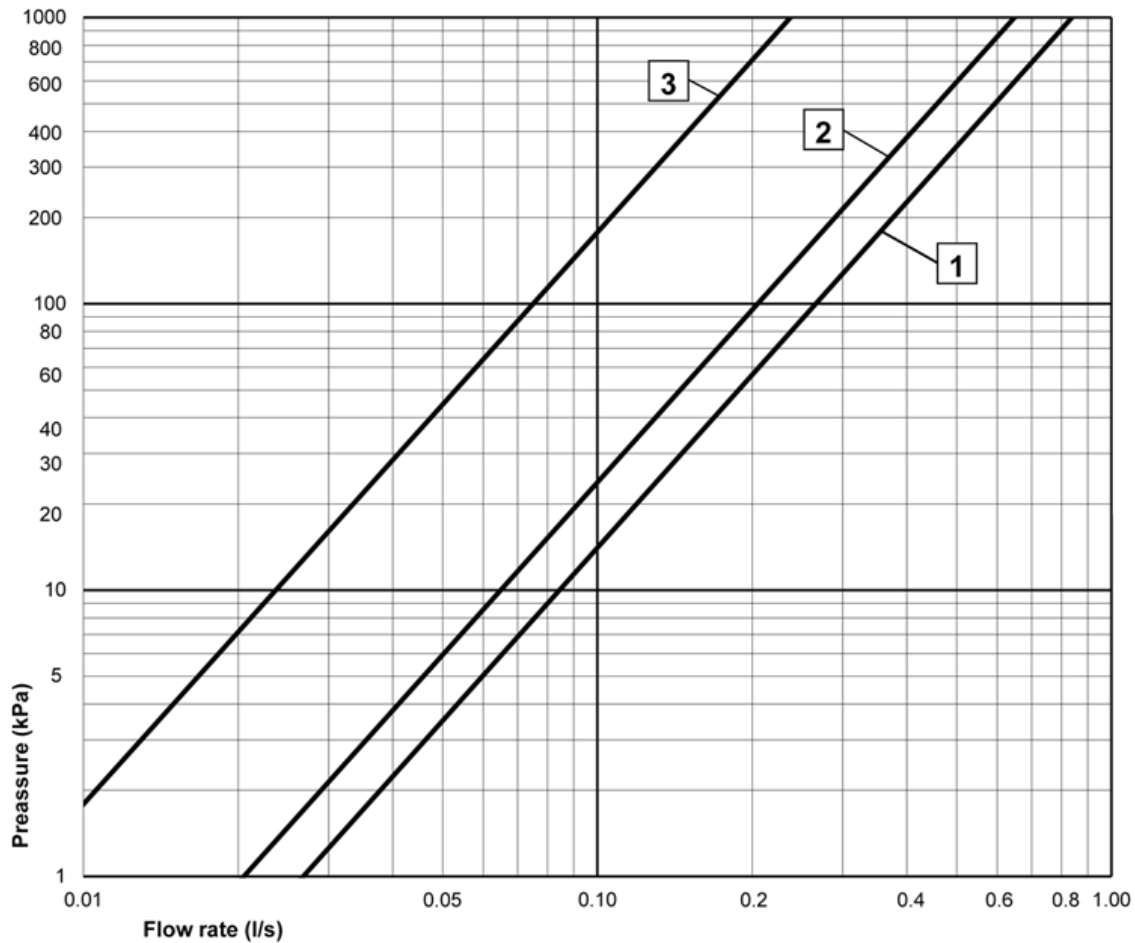

Article numbers

Art-no.
GB41208324 53

EAN
7393792232227

Packaging information

Length: 370 mm | Width: 105 mm | Height: 75 mm
Weight: 2.25 kg
Weight: 1 pc

Assembling & Care

Energy labeling and certifications

Denna produkt är anpassad till
Branschregler Säker Vatteninstallation
2021:1. Leverantören garanterar
produktens funktion om branschreglerna
och monteringsanvisningarna följs.

Technical information

- Standard connection dimension: 160 c-c

No.	Product	Art-no.
1	Handle for quantity and temperature side, Estetic	GB41639390 01
2	Knobs Estetic flow/temp. mat black	GB41639390 53
4	Valve top piece	GB41638529 01
5	Thermostatic cartridge	GB41638334 01
6	Connecting nipple	GB41634757 01
7	Outlet nipple	GB41638339 01
8	Non-return valve with filter	GB41632698 02
9	Filter for non-return valve	GB41635633 02
10	Filter for non-return valve	GB41635633 10
11	Gasket	GB41635641
12	Aerator	GB41637387 01
13	Connecting nipple	GB41636359 01
14	Connecting nipple	GB41639298 01
15	Aerator	GB41639282 01
16	Pull diverter	GB41639328 01
17	Diverter	GB41639500 01

SMARTER
BATHROOMS

FLOW CHART

ESTETIC THERMOSTATIC BATHTUB AND SHOWER MIXER

- 1** Max flow (bath- and shower outlet)
- 2** Bathtub outlet
- 3** Shower set GB41103250

A MEMBER OF THE
VILLEROY & BOCH GROUP

Villeroy & Boch Gustavsberg AB
Box 400, 134 29 Gustavsberg
Phone +46 (0)8-570 391 00
www.gustavsberg.com | info@gustavsberg.com